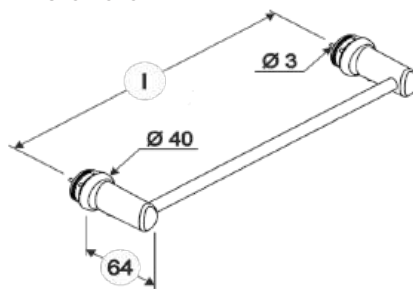

I = 375 - 525

Glossy White
89A71S37
89A71S52

Chromed
89A77S37
89A77S52

I = 315 - 322

Glossy White
89A71T31
89A71T32

Chromed
89A77T31
89A77T32

I = 375 - 525

Glossy White
89A71P37
89A71P52

Chromed
89A77P37
89A77P52