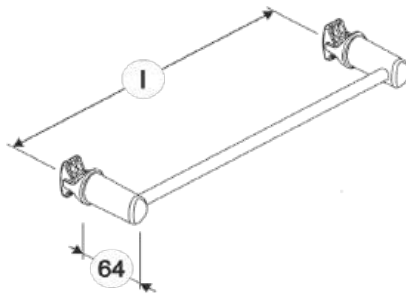

Tubular

Equipped with connections designed to be fixed directly on the radiator.

Towel Warmer Flat

Equipped with connections designed to be fixed directly on the radiator.

I = 375 - 525

Glossy White
 89A71S37
 89A71S52