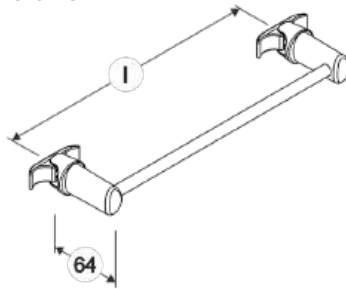

I = 315 - 322

Glossy White
89A71T31
89A71T32

Chromed
89A77T31
89A77T32