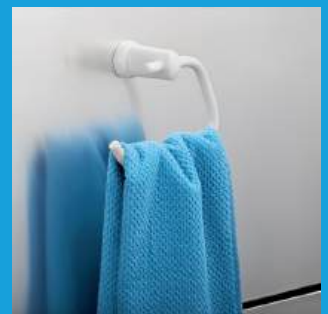

Magnetic

Equipped with a powerful magnet to fix it on metal surfaces.

MAGNETIC FIELD
CAN BE HARMFUL
TO PEACEMAKERS

WARNING
STRONG MAGNETIC
FIELD

MAXIMUM
CAPACITY
3kg