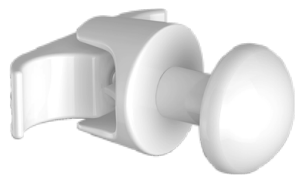

Glossy White
89A11T02

Glossy Red
89A14T02

Glossy Green
89A15T02

Chromed
89A17T02