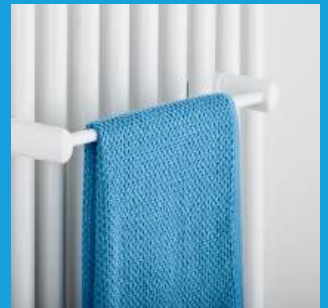

Tubular

Equipped with connections designed to be fixed directly on the radiator.