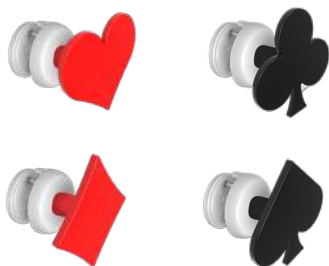

KIT POKER 4x

8KS06P00

KIT 1x

Glossy Red
801#0004P4S1

Glossy Red
801#0005P4S1

Glossy Black
801#0006P3S1

Glossy Black
801#0007P3S1