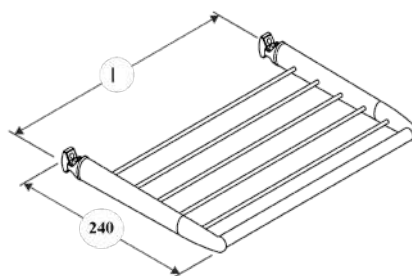

I = 300 - 360 - 400 - 460

- **Glossy White**
  89A41S31
  89A41S40
  89A41S50
  89A41S60
- **Matte Black**
  89A46S40
- **Chromed**
  89A47S31
  89A47S40
  89A47S50
  89A47S60

I = 330 - 430 - 565

- **Glossy White**
  89A51S40
  89A51S50
  89A51S60
- **Chromed**
  89A57S40
  89A57S50
  89A57S60

I = 360 - 460

- **Glossy White**
  89A81S02
  89A81S00
- **Chromed**
  89A87S02
  89A87S00