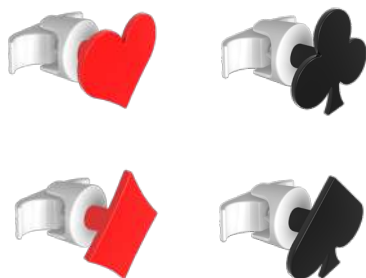

KIT POKER 4x

8KS06T00

KIT 1x

Glossy Red
801#0004T4S1

Glossy Red
801#0005T4S1

Glossy Black
801#0006T3S1

Glossy Black
801#0007T3S1