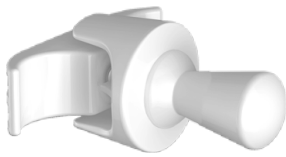

Glossy White
89A31T02

Chromed
89A37T02