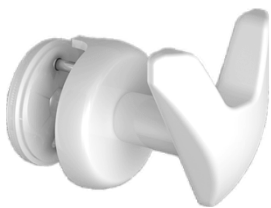

Glossy White
89A21P02

Chromed
89A27P02