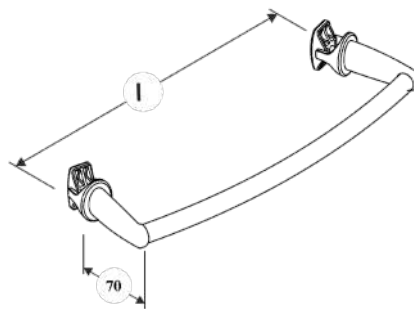

I = 330 - 430 - 565

- **Glossy White**
  89A51S40
  89A51S50
  89A51S60
- **Chromed**
  89A57S40
  89A57S50
  89A57S60