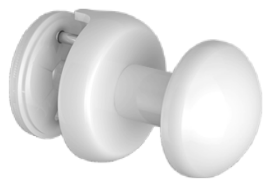

Glossy White
89A11P02

Glossy Red
89A14P02

Glossy Green
89A15P02

Chromed
89A17P02