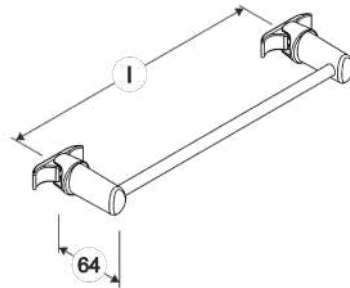

I = 315 - 322

Glossy White
89A71T31
89A71T32

Chromed
89A77T31
89A77T32