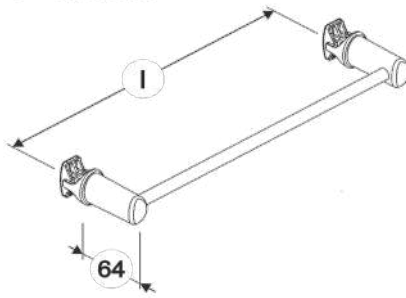

I = 375 - 525

Glossy White
89A71S37
89A71S52

Chromed
89A77S37
89A77S52