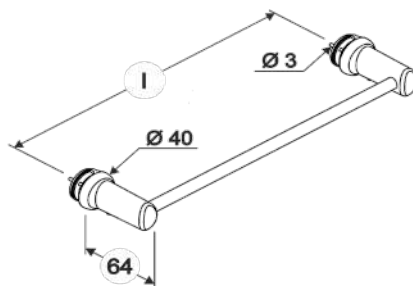

I = 375 - 525

Glossy White
89A71S37
89A71S52

Chromed
89A77S37
89A77S52

I = 315 - 322

Glossy White
89A71T31
89A71T32

Chromed
89A77T31
89A77T32

I = 375 - 525

Glossy White
89A71P37
89A71P52

Chromed
89A77P37
89A77P52