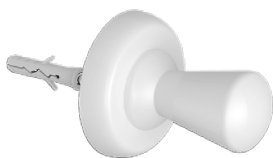

Glossy White
89A31M02

Chromed
89A37M02