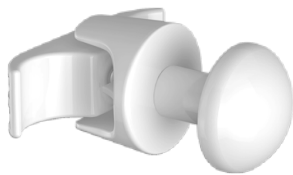

Glossy White
89A11T02

Glossy Red
89A14T02

Glossy Green
89A15T02

Chromed
89A17T02