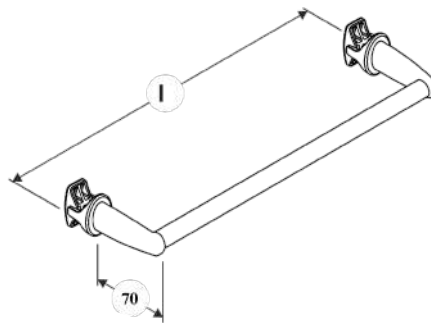

Curved Towel Warmer

Equipped with connections designed to be fixed directly on the radiator.

Towel Warmer

Equipped with connections designed to be fixed directly on the radiator.

I = 300 - 360 - 400 - 460