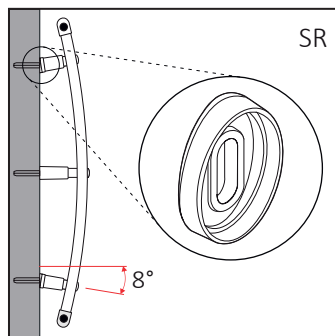

WALL BRACKETS

Ready-to-install wall brackets for bathroom radiators, available in versions with straight and curved tubes. For tubes with diameter 16-25 mm and center distance 36-48 mm.

60313600	3x STN-N			AK3	90	1080
60324600	4x STN-N + 4x SR			AK3	60	720
60313800	3x STN-N			AK3	90	1080
60324800	4x STN-N + 4x SR			AK3	60	720
60313600N	3x STN-N			AK3	90	1080
60324600N	4x STN-N + 4x SR			AK3	60	720

STN-N
White

STN-N
Chrome

STN-N
Black

Dimensions towel radiator

Adapter SR

Measures are expressed in millimeters

Reulation STN-N

Extension SL