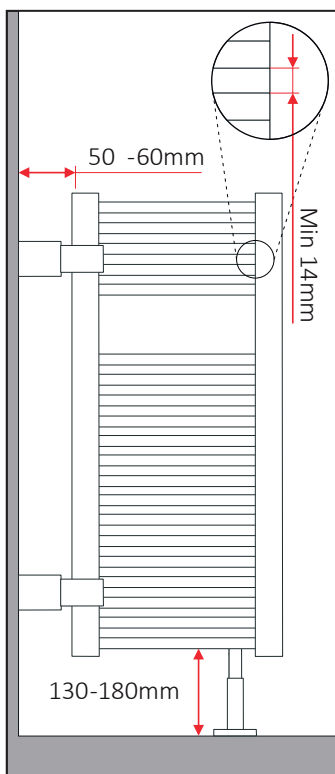

1

300

PGF
For vertical flat tubes

PGF
For horizontal flat tubes

PGF for horizontal flat tubes

Measures are expressed in millimeters

PGF for vertical flat tubes

BRACKETS READY FOR INSTALLATION

Ready-to-install bracket kit for lateral fixing, consisting of: foot on the ground STD2 and wall fixing STD1. The last mentioned, specific for radiators with "D" 40x30 mm manifold.

60400800	2x STD1 + 1x STD2 + 3x QKF		1	500
60401000	2x STD1 + 1x STD2 + 3x QKF		1	500

Regulations STD1 and STD2

Measures are expressed in millimeters

BRACKETS READY FOR INSTALLATION

Floor support brackets for bathroom radiators, white version.

60400816D

1x STD FISTONE

60

960

STD
Fistone
Regulation 1

STD
Fistone
Regulation 2

Regulation 1

Measures are expressed in millimeters

Regulation 2

WALL BRACKETS

Ready-to-install wall brackets for bathroom radiators, available in versions with straight and curved tubes. For tubes with diameter 16-25 mm and center distance 28-42 mm.