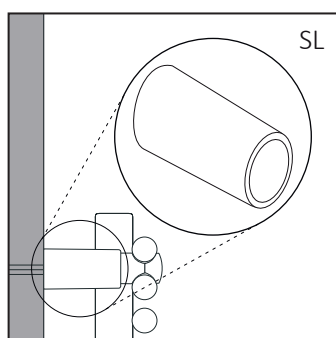

STN
White

STN
Chrome

STN
Black

Dimensions towel radiator

Adapter SR

Measures are expressed in millimeters

Regulation STN

Extension SL

WALL BRACKETS

Ready-to-install wall brackets for bathroom radiators, available in versions with straight and curved tubes. For tubes with diameter 16-25 mm and center distance 30-46 mm.

60233100	3x STN-I			AK3	90	1080
60234120	4x STN-I + 4x SR			AK3	60	720
60233700	3x STN-I			AK3	90	1080
60234720	4x STN-I + 4x SR			AK3	60	720
60233100N	3x STN-I			AK3	90	1080
60234120N	4x STN-I + 4x SR			AK3	60	720