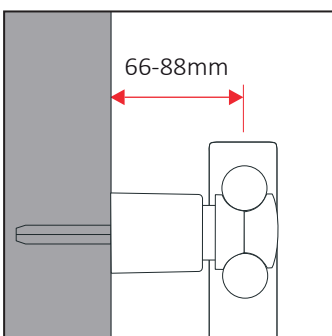

WALL BRACKETS

Ready-to-install wall brackets for bathroom radiators, available in versions with straight and curved tubes. For tubes with diameter 16-25 mm and center distance 36-48 mm.

60313600	3x STN-N			AK3	90	1080
60324600	4x STN-N + 4x SR			AK3	60	720
60313800	3x STN-N			AK3	90	1080
60324800	4x STN-N + 4x SR			AK3	60	720
60313600N	3x STN-N			AK3	90	1080
60324600N	4x STN-N + 4x SR			AK3	60	720

STN-N
White

STN-N
Chrome

STN-N
Black

Dimensions towel radiator

Adapter SR

Measures are expressed in millimeters

Reulation STN-N

Extension SL