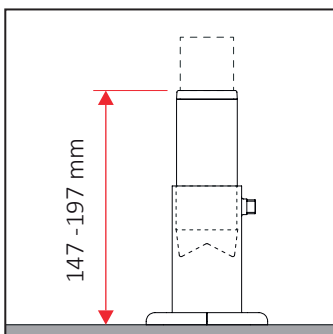

STD
Fistone
Regulation 1

STD
Fistone
Regulation 2

Regulation 1

Measures are expressed in millimeters

Regulation 2

WALL BRACKETS

Ready-to-install wall brackets for bathroom radiators, available in versions with straight and curved tubes. For tubes with diameter 16-25 mm and center distance 28-42 mm.