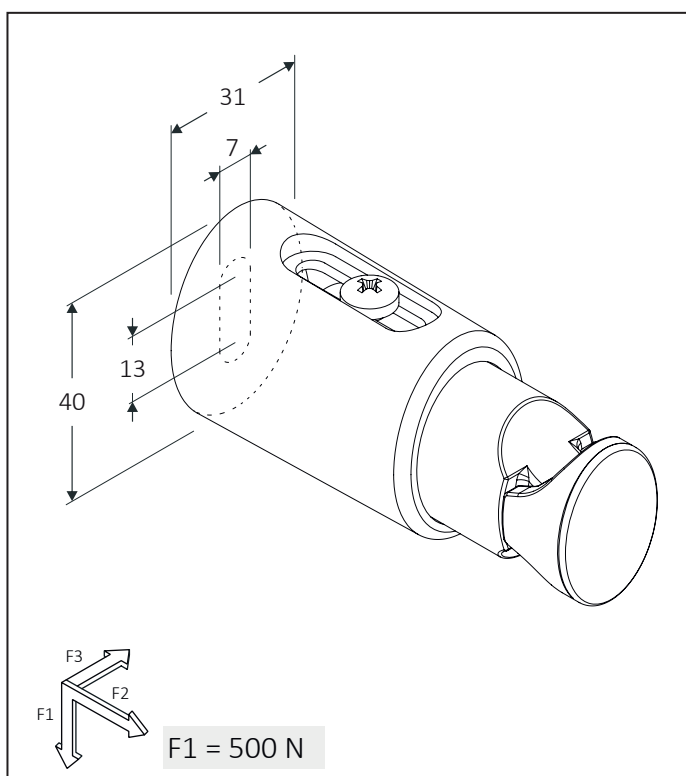

STN
White

STN
Chrome

STN
Black

Dimensions towel radiator

Adapter SR

Measures are expressed in millimeters

Regulation STN

Extension SL