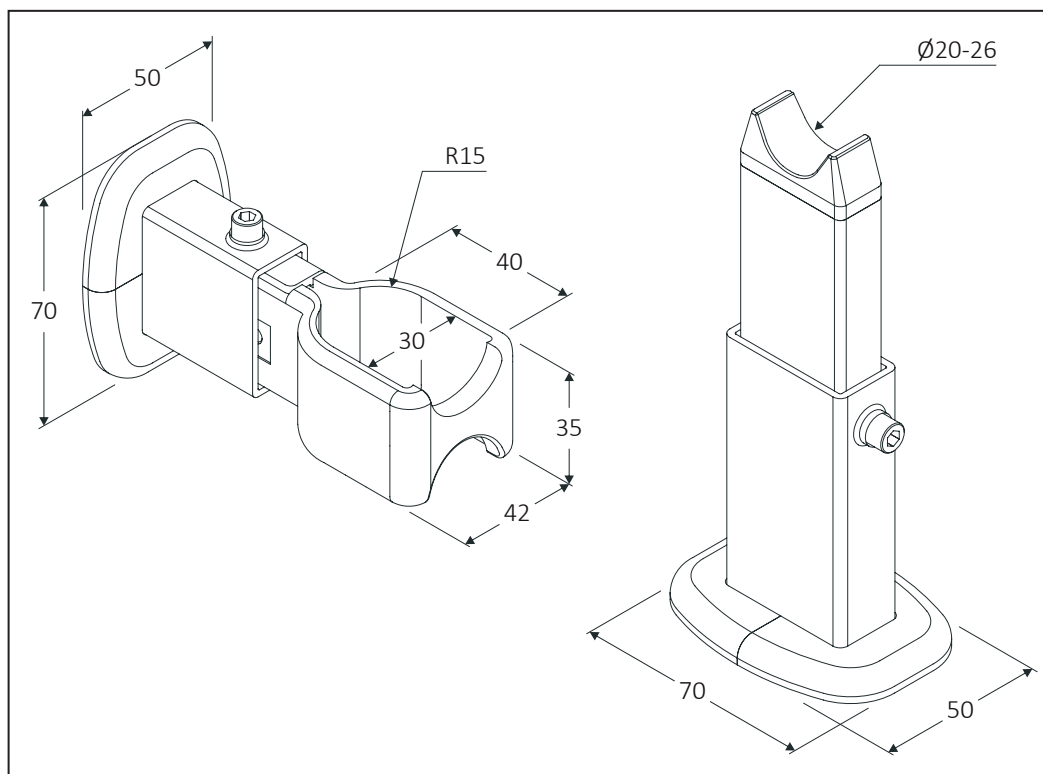

BRACKETS READY FOR INSTALLATION

Ready-to-install bracket kit for lateral fixing, consisting of: foot on the ground STD2 and wall fixing STD1. The last mentioned, specific for radiators with "D" 40x30 mm manifold.

60400800	2x STD1 + 1x STD2 + 3x QKF		1	500
60401000	2x STD1 + 1x STD2 + 3x QKF		1	500