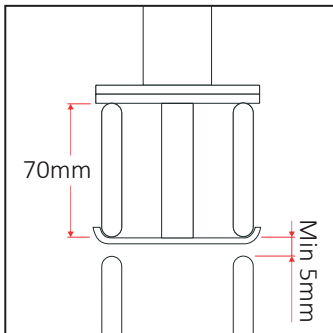

1

300

PGF
For vertical flat tubes

PGF
For horizontal flat tubes

PGF for horizontal flat tubes

Measures are expressed in millimeters

PGF for vertical flat tubes

BRACKETS READY FOR INSTALLATION

Ready-to-install bracket kit for lateral fixing, consisting of: foot on the ground STD2 and wall fixing STD1. The last mentioned, specific for radiators with "D" 40x30 mm manifold.

60400800	2x STD1 + 1x STD2 + 3x QKF		1	500
60401000	2x STD1 + 1x STD2 + 3x QKF		1	500

Regulations STD1 and STD2

Measures are expressed in millimeters

BRACKETS READY FOR INSTALLATION

Floor support brackets for bathroom radiators, white version.

60400816D

1x STD FISTONE

60

960

STD
Fistone
Regulation 1

STD
Fistone
Regulation 2

Regulation 1

Measures are expressed in millimeters

Regulation 2

WALL BRACKETS

Ready-to-install wall brackets for bathroom radiators, available in versions with straight and curved tubes. For tubes with diameter 16-25 mm and center distance 28-42 mm.