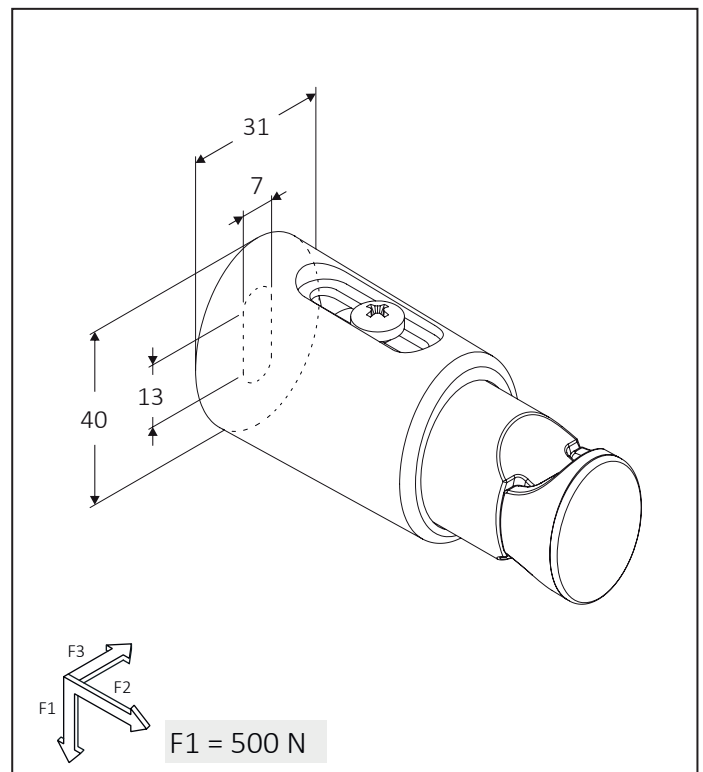

STN-I
White

STN-I
Chrome

STN-I
Black

Dimensions towel radiator

Adapter SR

Measures are expressed in millimeters

Regulation STN-I

Extension SL