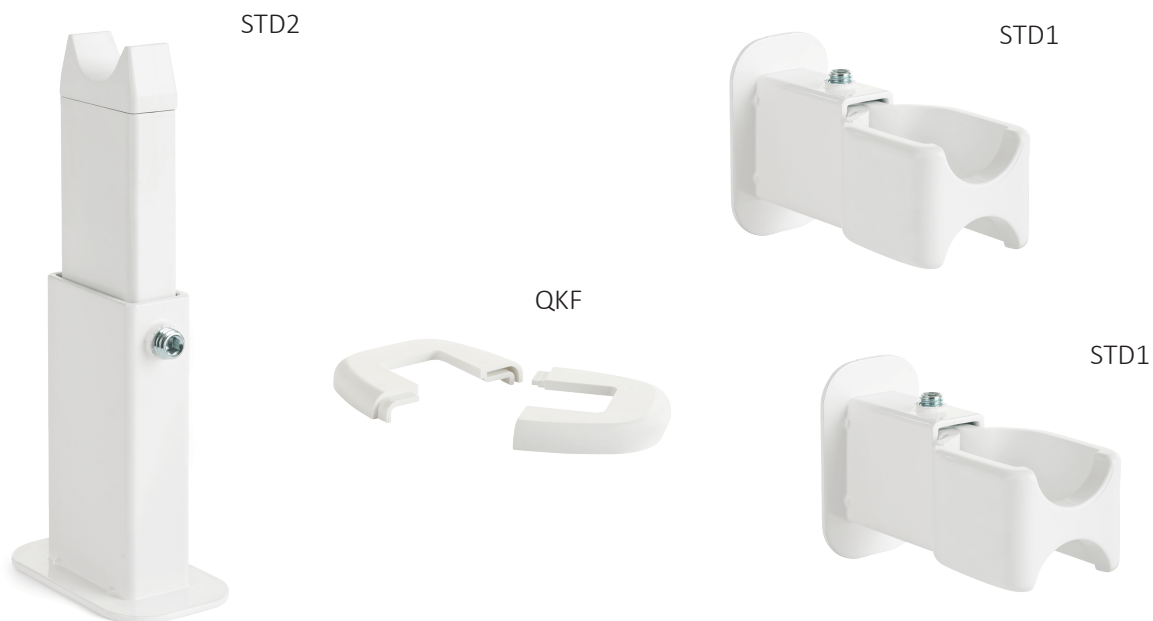

FIX IT

BRACKETS READY FOR INSTALLATION

Two ready-to-install floor brackets for decorative double flat tube radiators, vertical and horizontal mounting, for finished floor configuration.

60790030

2x PGF 35-38

1

300

PGF
For vertical flat tubes

PGF
For horizontal flat tubes

PGF for horizontal flat tubes

Measures are expressed in millimeters

PGF for vertical flat tubes

BRACKETS READY FOR INSTALLATION

Ready-to-install bracket kit for lateral fixing, consisting of: foot on the ground STD2 and wall fixing STD1. The last mentioned, specific for radiators with "D" 40x30 mm manifold.

60400800	2x STD1 + 1x STD2 + 3x QKF		1	500
60401000	2x STD1 + 1x STD2 + 3x QKF		1	500

STD
Fistone
Regulation 1

STD
Fistone
Regulation 2

Regulation 1

Measures are expressed in millimeters

Regulation 2

WALL BRACKETS

Ready-to-install wall brackets for bathroom radiators, available in versions with straight and curved tubes. For tubes with diameter 16-25 mm and center distance 28-42 mm.