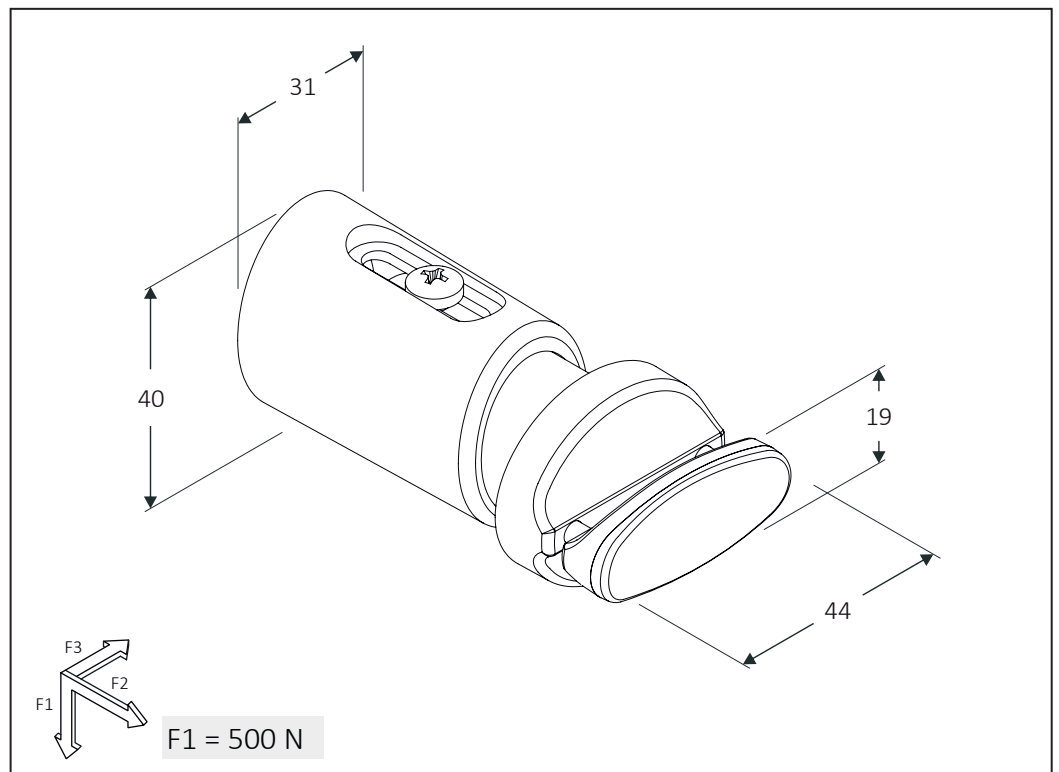

60403000	3x STP		70	840
60404000	4x STP		50	800
60473000	3x STP		70	840
60474000	4x STP		50	800

STP
White

STP
Chrome

Regulation STP

Measures are expressed in millimeters

WALL BRACKETS

Brackets for quick wall installation of bathroom radiators with support, possibility of distance adjustment from the wall, white insulators included- galvanized version.