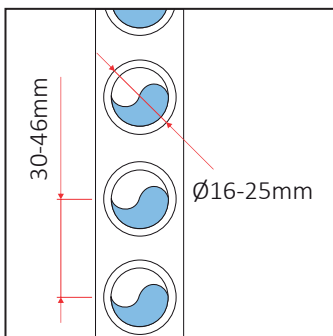

STN
White

STN
Chrome

STN
Black

Dimensions towel radiator

Adapter SR

Measures are expressed in millimeters

Regulation STN

Extension SL

STN-I
White

STN-I
Chrome

STN-I
Black

Dimensions towel radiator

Adapter SR

Measures are expressed in millimeters

Regulation STN-I

Extension SL