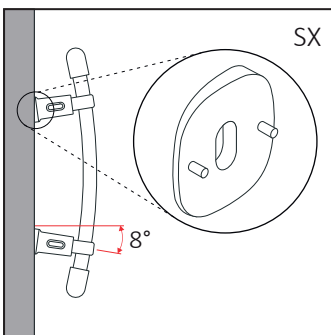

60210122T	3x STF Ø 22		50	600
60214022T	4x STF Ø 22		50	600
60210125T	3x STF Ø 25		50	800
60214025T	4x STF Ø 25		50	800