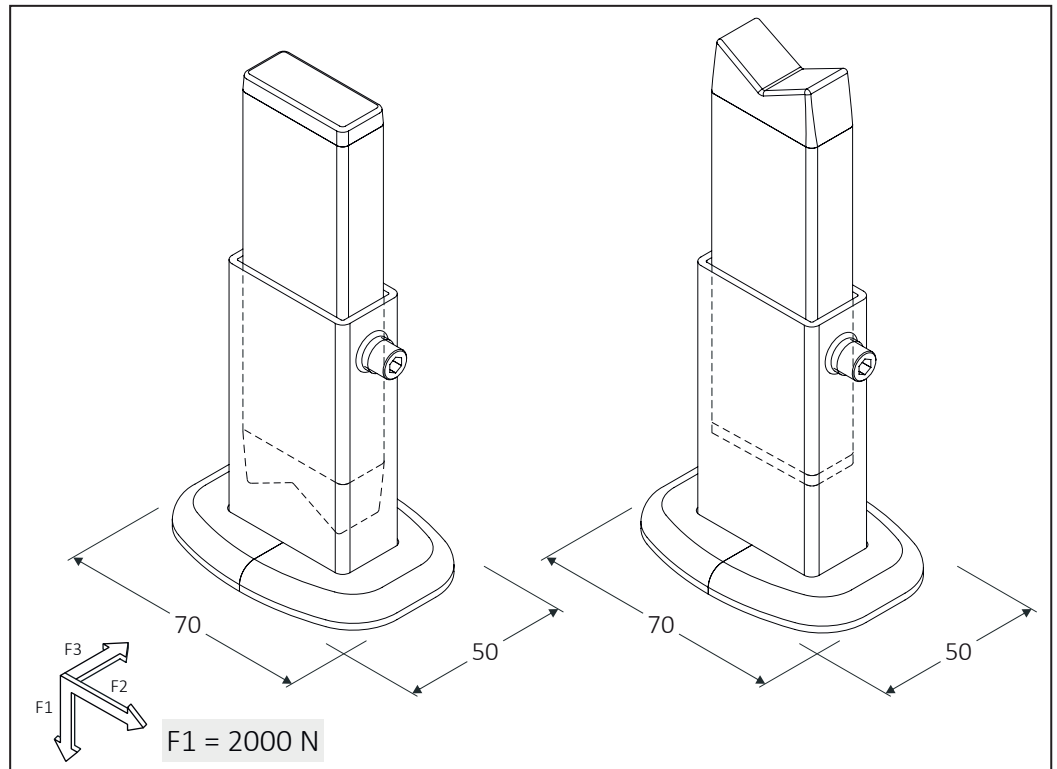

STD
Fistone
Regulation 1

STD
Fistone
Regulation 2

Regulation 1

Measures are expressed in millimeters

Regulation 2

WALL BRACKETS

Ready-to-install wall brackets for bathroom radiators, available in versions with straight and curved tubes. For tubes with diameter 16-25 mm and center distance 28-42 mm.