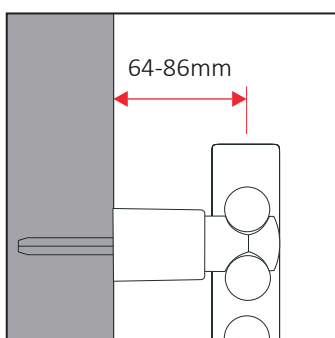

STD
Fistone
Regulation 1

STD
Fistone
Regulation 2

Regulation 1

Measures are expressed in millimeters

Regulation 2

WALL BRACKETS

Ready-to-install wall brackets for bathroom radiators, available in versions with straight and curved tubes. For tubes with diameter 16-25 mm and center distance 28-42 mm.

STN
White

STN
Chrome

STN
Black

Dimensions towel radiator

Adapter SR

Measures are expressed in millimeters

Regulation STN

Extension SL

WALL BRACKETS

Ready-to-install wall brackets for bathroom radiators, available in versions with straight and curved tubes. For tubes with diameter 16-25 mm and center distance 30-46 mm.

60233100	3x STN-I			AK3	90	1080
60234120	4x STN-I + 4x SR			AK3	60	720
60233700	3x STN-I			AK3	90	1080
60234720	4x STN-I + 4x SR			AK3	60	720
60233100N	3x STN-I			AK3	90	1080
60234120N	4x STN-I + 4x SR			AK3	60	720