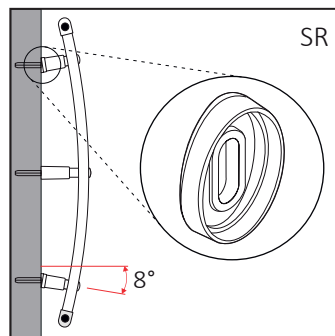

WALL BRACKETS

Ready-to-install wall brackets for bathroom radiators, available in versions with straight and curved tubes. For tubes with diameter 16-25 mm and center distance 30-46 mm.

60233100	3x STN-I			AK3	90	1080
60234120	4x STN-I + 4x SR			AK3	60	720
60233700	3x STN-I			AK3	90	1080
60234720	4x STN-I + 4x SR			AK3	60	720
60233100N	3x STN-I			AK3	90	1080
60234120N	4x STN-I + 4x SR			AK3	60	720

STN-I
White

STN-I
Chrome

STN-I
Black

Dimensions towel radiator

Adapter SR

Measures are expressed in millimeters

Regulation STN-I

Extension SL

WALL BRACKETS

Ready-to-install wall brackets for bathroom radiators, available in versions with straight and curved tubes. For tubes with diameter 16-25 mm and center distance 36-48 mm.

60313600	3x STN-N			AK3	90	1080
60324600	4x STN-N + 4x SR			AK3	60	720
60313800	3x STN-N			AK3	90	1080
60324800	4x STN-N + 4x SR			AK3	60	720
60313600N	3x STN-N			AK3	90	1080
60324600N	4x STN-N + 4x SR			AK3	60	720