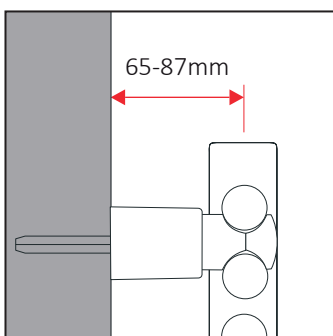

WALL BRACKETS

Ready-to-install wall brackets for bathroom radiators, available in versions with straight and curved tubes. For tubes with diameter 16-25 mm and center distance 30-46 mm.

60233100	3x STN-I			AK3	90	1080
60234120	4x STN-I + 4x SR			AK3	60	720
60233700	3x STN-I			AK3	90	1080
60234720	4x STN-I + 4x SR			AK3	60	720
60233100N	3x STN-I			AK3	90	1080
60234120N	4x STN-I + 4x SR			AK3	60	720

STN-I
White

STN-I
Chrome

STN-I
Black

Dimensions towel radiator

Adapter SR

Measures are expressed in millimeters

Regulation STN-I

Extension SL

WALL BRACKETS

Ready-to-install wall brackets for bathroom radiators, available in versions with straight and curved tubes. For tubes with diameter 16-25 mm and center distance 36-48 mm.

60313600	3x STN-N			AK3	90	1080
60324600	4x STN-N + 4x SR			AK3	60	720
60313800	3x STN-N			AK3	90	1080
60324800	4x STN-N + 4x SR			AK3	60	720
60313600N	3x STN-N			AK3	90	1080
60324600N	4x STN-N + 4x SR			AK3	60	720