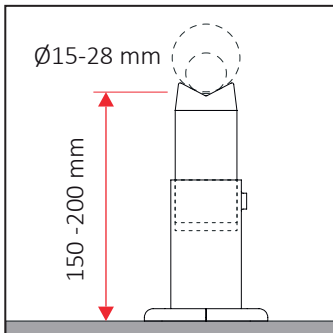

Regulations STD1 and STD2

Measures are expressed in millimeters

BRACKETS READY FOR INSTALLATION

Floor support brackets for bathroom radiators, white version.

60400816D

1x STD FISTONE

60

960

STD
Fistone
Regulation 1

STD
Fistone
Regulation 2

Regulation 1

Measures are expressed in millimeters

Regulation 2

WALL BRACKETS

Ready-to-install wall brackets for bathroom radiators, available in versions with straight and curved tubes. For tubes with diameter 16-25 mm and center distance 28-42 mm.