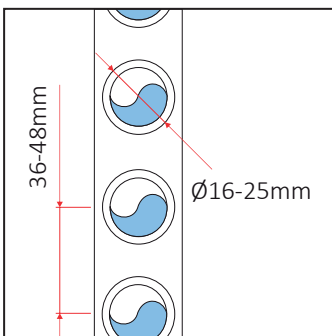

STN-N
White

STN-N
Chrome

STN-N
Black

Dimensions towel radiator

Adapter SR

Measures are expressed in millimeters

Reulation STN-N

Extension SL