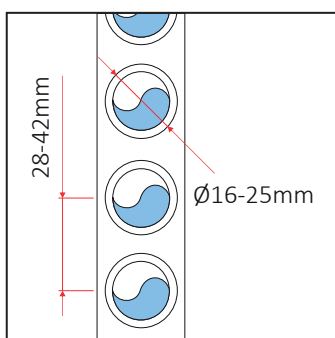

STN
White

STN
Chrome

STN
Black

Dimensions towel radiator

Adapter SR

Measures are expressed in millimeters

Regulation STN

Extension SL