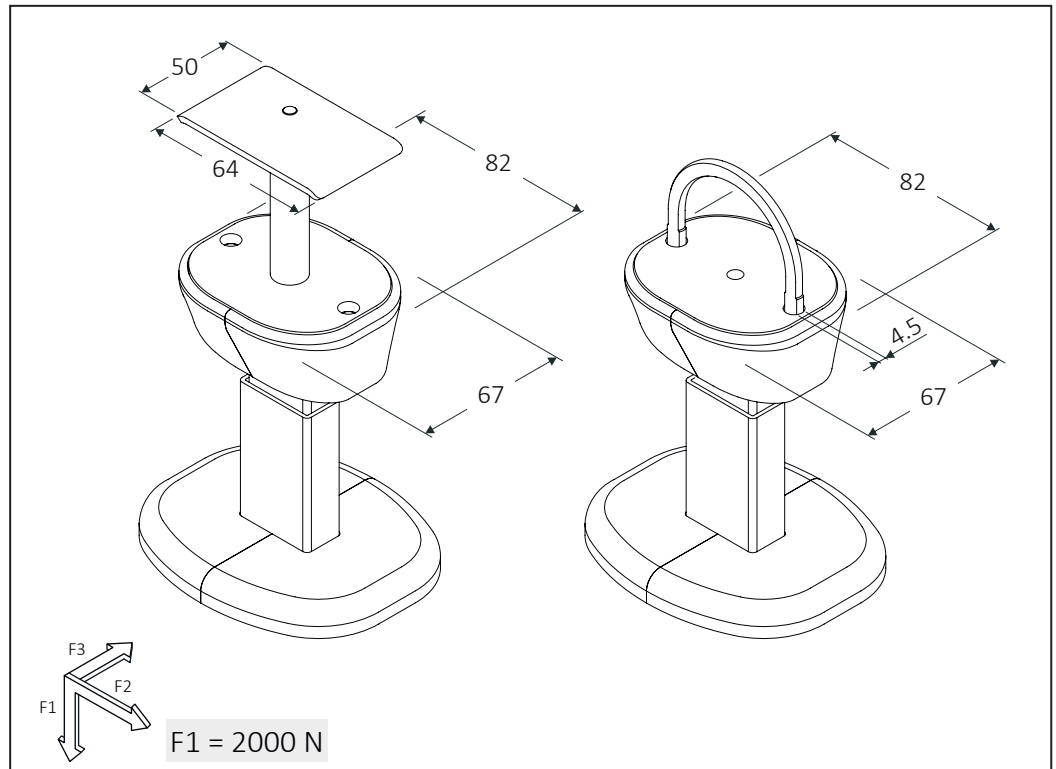

BRACKETS READY FOR INSTALLATION

Two ready-to-install floor brackets for decorative double flat tube radiators, vertical and horizontal mounting, for finished floor configuration.

60790030

2x PGF 35-38

1

300

PGF
For vertical flat tubes

Measures are expressed in millimeters