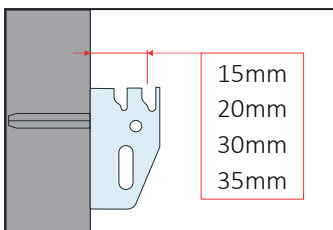

60403000	3x STP		70	840
60404000	4x STP		50	800
60473000	3x STP		70	840
60474000	4x STP		50	800

STP
White

STP
Chrome

Regulation STP

Measures are expressed in millimeters

WALL BRACKETS

Brackets for quick wall installation of bathroom radiators with support, possibility of distance adjustment from the wall, white insulators included- galvanized version.

60210171	2x EN1	50	2750
60210180	2x G1	50	2750
60210171R	4x EN1R	50	2750

EN1

G1

EN1R

Regulation EN1

Regulation G1

Regulation EN1R

Measures are expressed in millimeters