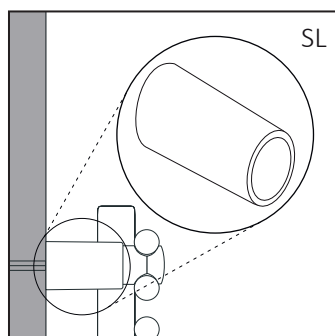

WALL BRACKETS

Ready-to-install wall brackets for bathroom radiators, available in versions with straight and curved tubes. For tubes with diameter 16-25 mm and center distance 36-48 mm.

60313600	3x STN-N			AK3	90	1080
60324600	4x STN-N + 4x SR			AK3	60	720
60313800	3x STN-N			AK3	90	1080
60324800	4x STN-N + 4x SR			AK3	60	720
60313600N	3x STN-N			AK3	90	1080
60324600N	4x STN-N + 4x SR			AK3	60	720

STN-N
White

STN-N
Chrome

STN-N
Black

Dimensions towel radiator

Adapter SR

Measures are expressed in millimeters

Reulation STN-N

Extension SL