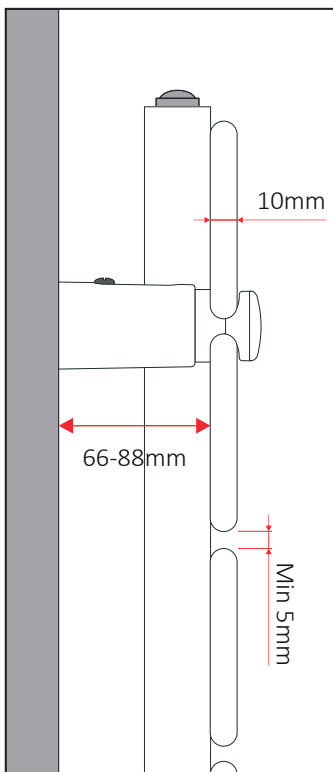

STD
Fistone
Regulation 1

STD
Fistone
Regulation 2

Regulation 1

Measures are expressed in millimeters

Regulation 2

WALL BRACKETS

Ready-to-install wall brackets for bathroom radiators, available in versions with straight and curved tubes. For tubes with diameter 16-25 mm and center distance 28-42 mm.

STN-N
White

STN-N
Chrome

STN-N
Black

Dimensions towel radiator

Adapter SR

Measures are expressed in millimeters

Reulation STN-N

Extension SL

60403000	3x STP		70	840
60404000	4x STP		50	800
60473000	3x STP		70	840
60474000	4x STP		50	800

STP
White

STP
Chrome

Regulation STP

Measures are expressed in millimeters

WALL BRACKETS

Brackets for quick wall installation of bathroom radiators with support, possibility of distance adjustment from the wall, white insulators included- galvanized version.

60210171	2x EN1	50	2750
60210180	2x G1	50	2750
60210171R	4x EN1R	50	2750

EN1

G1

EN1R

Regulation EN1

Regulation G1

Regulation EN1R

Measures are expressed in millimeters