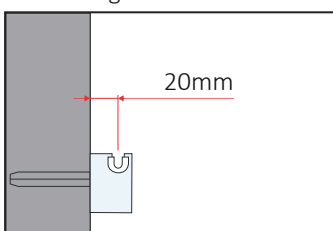

60403000	3x STP		70	840
60404000	4x STP		50	800
60473000	3x STP		70	840
60474000	4x STP		50	800

STP
White

STP
Chrome

Regulation STP

Measures are expressed in millimeters

WALL BRACKETS

Brackets for quick wall installation of bathroom radiators with support, possibility of distance adjustment from the wall, white insulators included- galvanized version.

60210171	2x EN1	50	2750
60210180	2x G1	50	2750
60210171R	4x EN1R	50	2750

EN1

G1

EN1R

Regulation EN1

Regulation G1

Regulation EN1R

Measures are expressed in millimeters