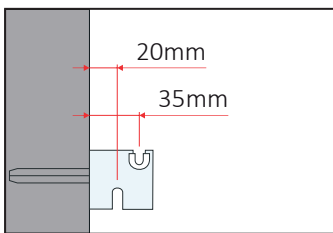

60403000	3x STP		70	840
60404000	4x STP		50	800
60473000	3x STP		70	840
60474000	4x STP		50	800

STP
White

STP
Chrome

Regulation STP

Measures are expressed in millimeters

WALL BRACKETS

Brackets for quick wall installation of bathroom radiators with support, possibility of distance adjustment from the wall, white insulators included- galvanized version.

60210171	2x EN1	50	2750
60210180	2x G1	50	2750
60210171R	4x EN1R	50	2750

EN1

G1

EN1R

Regulation EN1

Regulation G1

Regulation EN1R

Measures are expressed in millimeters