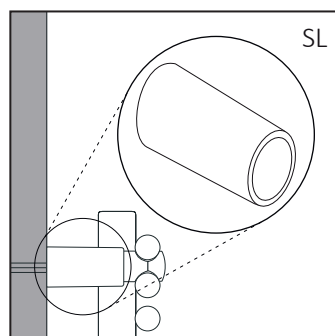

WALL BRACKETS

Ready-to-install wall brackets for bathroom radiators, available in versions with straight and curved tubes. For tubes with diameter 16-25 mm and center distance 30-46 mm.

60233100	3x STN-I			AK3	90	1080
60234120	4x STN-I + 4x SR			AK3	60	720
60233700	3x STN-I			AK3	90	1080
60234720	4x STN-I + 4x SR			AK3	60	720
60233100N	3x STN-I			AK3	90	1080
60234120N	4x STN-I + 4x SR			AK3	60	720

STN-I
White

STN-I
Chrome

STN-I
Black

Dimensions towel radiator

Adapter SR

Measures are expressed in millimeters

Regulation STN-I

Extension SL