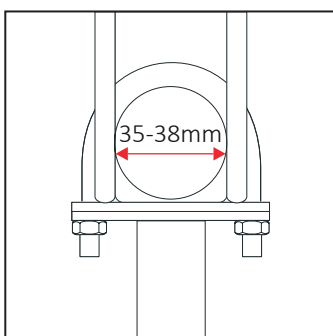

1

300

PGF
For vertical flat tubes

PGF
For horizontal flat tubes

PGF for horizontal flat tubes

Measures are expressed in millimeters

PGF for vertical flat tubes

BRACKETS READY FOR INSTALLATION

STD
Fistone
Regulation 1

STD
Fistone
Regulation 2

Regulation 1

Measures are expressed in millimeters

Regulation 2

WALL BRACKETS

Ready-to-install wall brackets for bathroom radiators, available in versions with straight and curved tubes. For tubes with diameter 16-25 mm and center distance 28-42 mm.