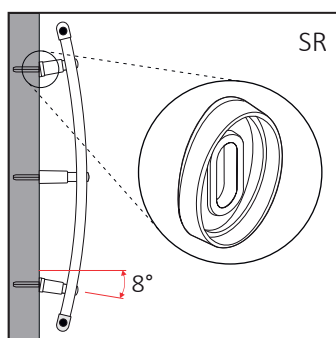

STN
White

STN
Chrome

STN
Black

Dimensions towel radiator

Adapter SR

Measures are expressed in millimeters

Regulation STN

Extension SL

WALL BRACKETS

Ready-to-install wall brackets for bathroom radiators, available in versions with straight and curved tubes. For tubes with diameter 16-25 mm and center distance 30-46 mm.

60233100	3x STN-I			AK3	90	1080
60234120	4x STN-I + 4x SR			AK3	60	720
60233700	3x STN-I			AK3	90	1080
60234720	4x STN-I + 4x SR			AK3	60	720
60233100N	3x STN-I			AK3	90	1080
60234120N	4x STN-I + 4x SR			AK3	60	720