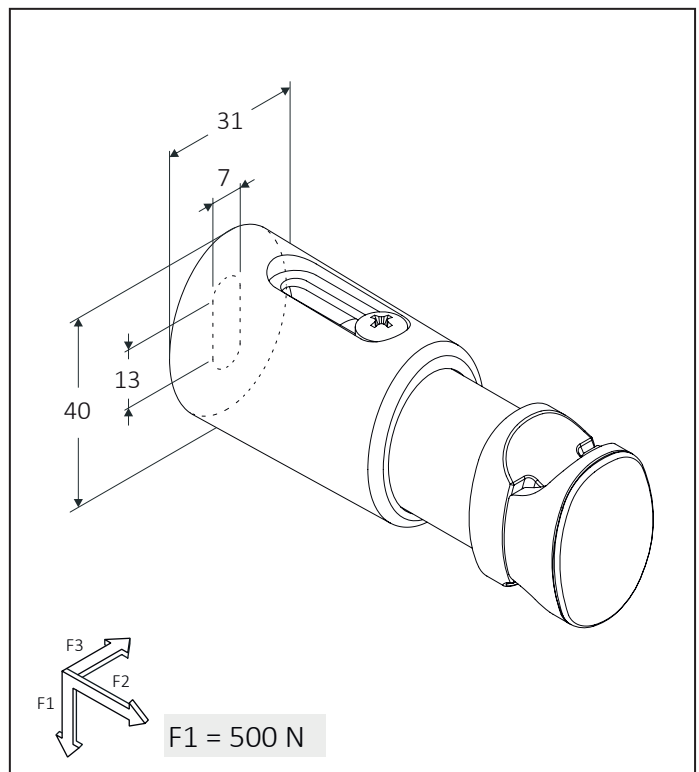

STN-N
White

STN-N
Chrome

STN-N
Black

Dimensions towel radiator

Adapter SR

Measures are expressed in millimeters

Reulation STN-N

Extension SL