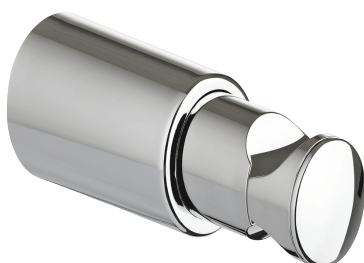

WALL BRACKETS

Ready-to-install wall brackets for bathroom radiators, available in versions with straight and curved tubes. For tubes with diameter 16-25 mm and center distance 28-42 mm.

60213900S	3x STN			AK3	90	1080
60224900S	4x STN + 4x SR			AK3	60	720
60213800S	3x STN			AK3	90	1080
60224800S	4x STN + 4x SR			AK3	60	720
60213900SN	3x STN			AK3	90	1080
60224900SN	4x STN + 4x SR			AK3	60	720

STN
Chrome