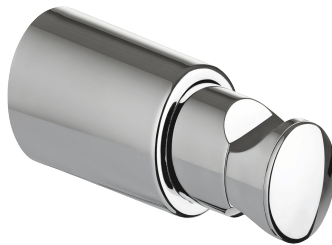

STN-I
Chrome