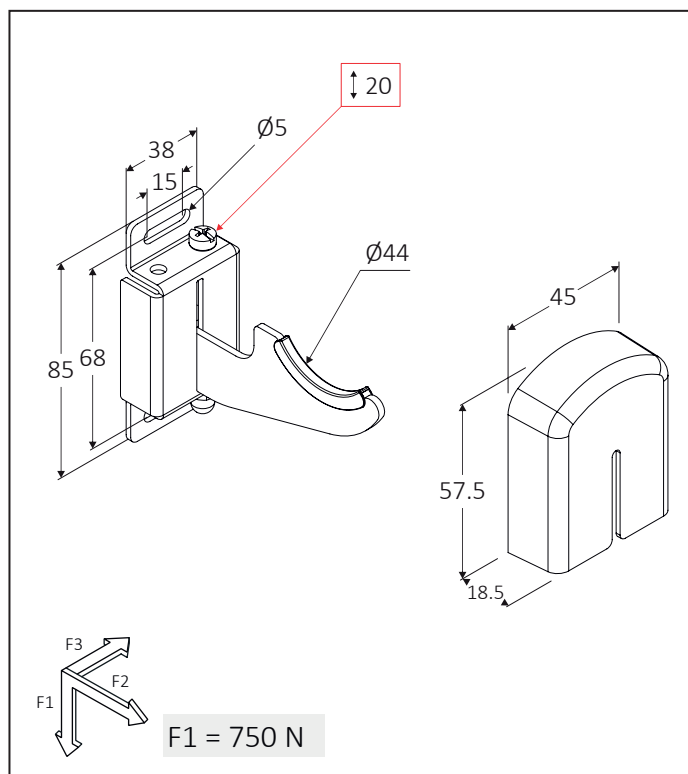

60740004	1x VL (+ 10cm)	50	1050
60705024	2x QKR	25	2000
60705020	1x QKP	20	3000

VL

QKR

QKP

Measures are expressed in millimeters

WALL RAIL BRACKETS

Quick-attach wall bracket with integrated anti-release mechanism. Suitable for the installation of aluminum radiators with a manifold diameter between 40 mm to 45 mm.

GBA
PATENTED

Measures are expressed in millimeters

Distance GBA

H=350 → L=284
H=500 → L=434
H=600 → L=534
H=700 → L=634
H=800 → L=734

Assembly instructions

Adjustments DIMA GBA

WALL BRACKETS

Wall bracket with large vertical adjustment, suitable for quick installation of aluminum radiators, supplied with **QKT4** cover in white ABS and plastic insulator.

60210267	2x T4		50	2000
60705019	QKT4		50	7500
60210266	3x T4 + 2x QKT4	 AK2	60	1680

T4

QKT4

Distance T4

Adjustment T4

Measures are expressed in millimeters

 Assembly instructions

WALL BRACKETS