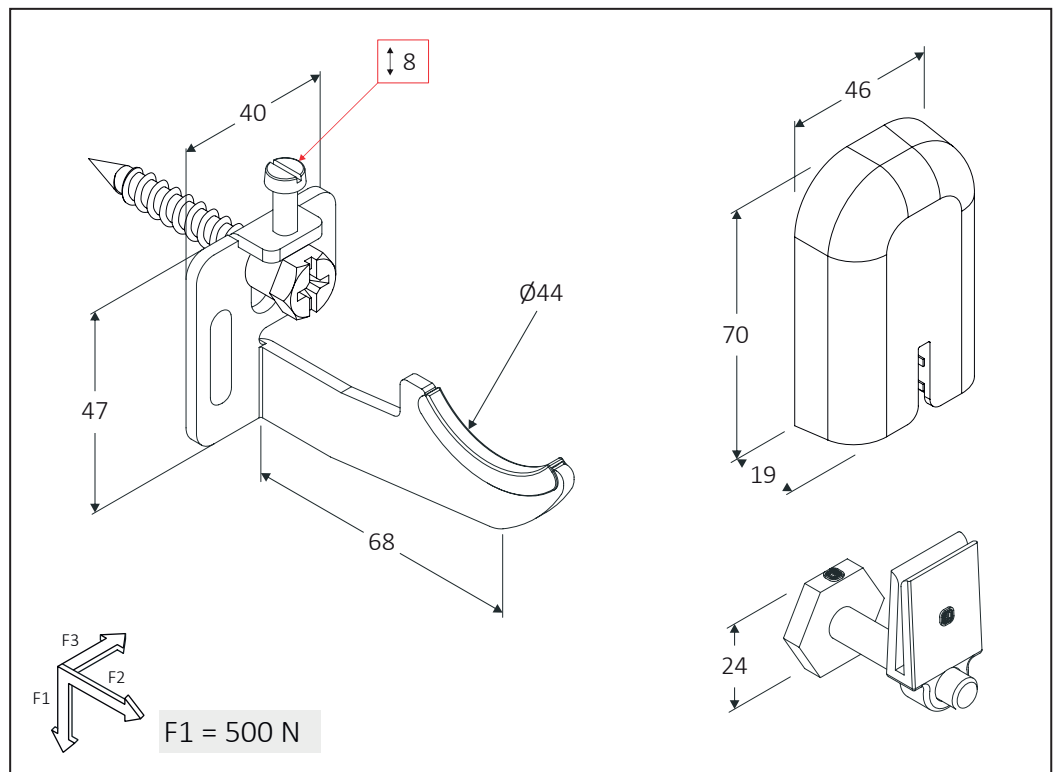

60210163	2x T3	50	3300
60705018	QKT3	100	11000
60210263	2x T3 + 2x QKT3	50	2500
60020245	NA	100	7500

T3

QKT3

NA

Distance T3

Measures are expressed in millimeters

WALL BRACKETS

Wall bracket suitable for quick installation of aluminum radiators, supplied with **QKT** cover in white ABS and plastic insulator. White plastic **NA** spacer available as a spare part.