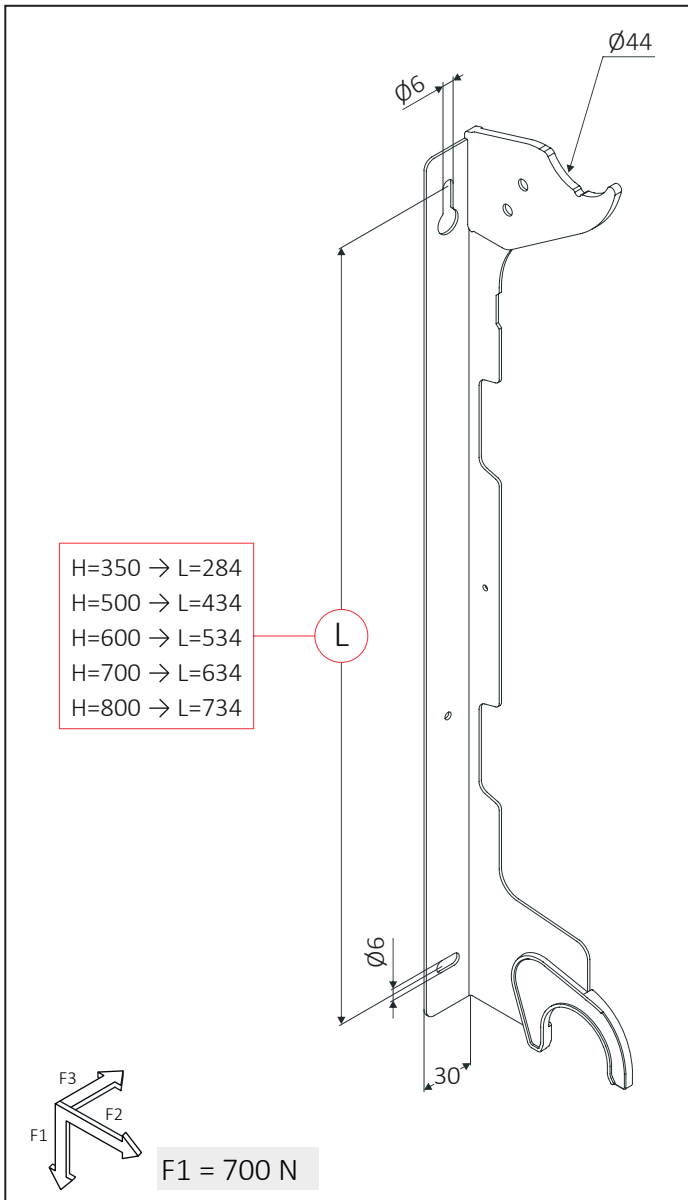

Manifold dimensions

Measures are expressed in millimeters

 Assembly instructions

COVERS AND EXTENSIONS

VL: 10 cm extension for all ready-to-install floor brackets. **QKR**: tube-cover in white ABS, for all ready-to-install floor brackets, configuration for raw or finished floor. **QKP**: base-cover in white ABS, supplied with all ready-to-install floor brackets.

60740004	1x VL (+ 10cm)	50	1050
60705024	2x QKR	25	2000
60705020	1x QKP	20	3000

VL

QKR

QKP

Measures are expressed in millimeters

WALL RAIL BRACKETS

Quick-attach wall bracket with integrated anti-release mechanism. Suitable for the installation of aluminum radiators with a manifold diameter between 40 mm to 45 mm.

GBA
PATENTED

Measures are expressed in millimeters

Distance GBA

H=350 → L=284
H=500 → L=434
H=600 → L=534
H=700 → L=634
H=800 → L=734

Assembly instructions

Adjustments DIMA GBA

WALL BRACKETS

Wall bracket with large vertical adjustment, suitable for quick installation of aluminum radiators, supplied with **QKT4** cover in white ABS and plastic insulator.