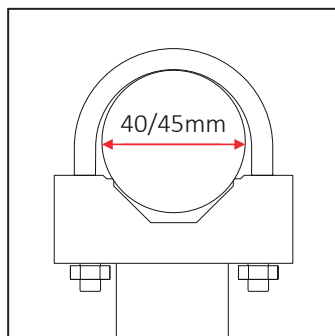

Manifold dimensions

Measures are expressed in millimeters

 Assembly instructions

COVERS AND EXTENSIONS

VL: 10 cm extension for all ready-to-install floor brackets. **QKR**: tube-cover in white ABS, for all ready-to-install floor brackets, configuration for raw or finished floor. **QKP**: base-cover in white ABS, supplied with all ready-to-install floor brackets.

60740004	1x VL (+ 10cm)	50	1050
60705024	2x QKR	25	2000
60705020	1x QKP	20	3000

VL

QKR

QKP

Measures are expressed in millimeters

WALL RAIL BRACKETS

Quick-attach wall bracket with integrated anti-release mechanism. Suitable for the installation of aluminum radiators with a manifold diameter between 40 mm to 45 mm.

GBA
PATENTED

Measures are expressed in millimeters

Distance GBA

H=350 → L=284
H=500 → L=434
H=600 → L=534
H=700 → L=634
H=800 → L=734

Assembly instructions

Adjustments DIMA GBA

WALL BRACKETS

Wall bracket with large vertical adjustment, suitable for quick installation of aluminum radiators, supplied with **QKT4** cover in white ABS and plastic insulator.