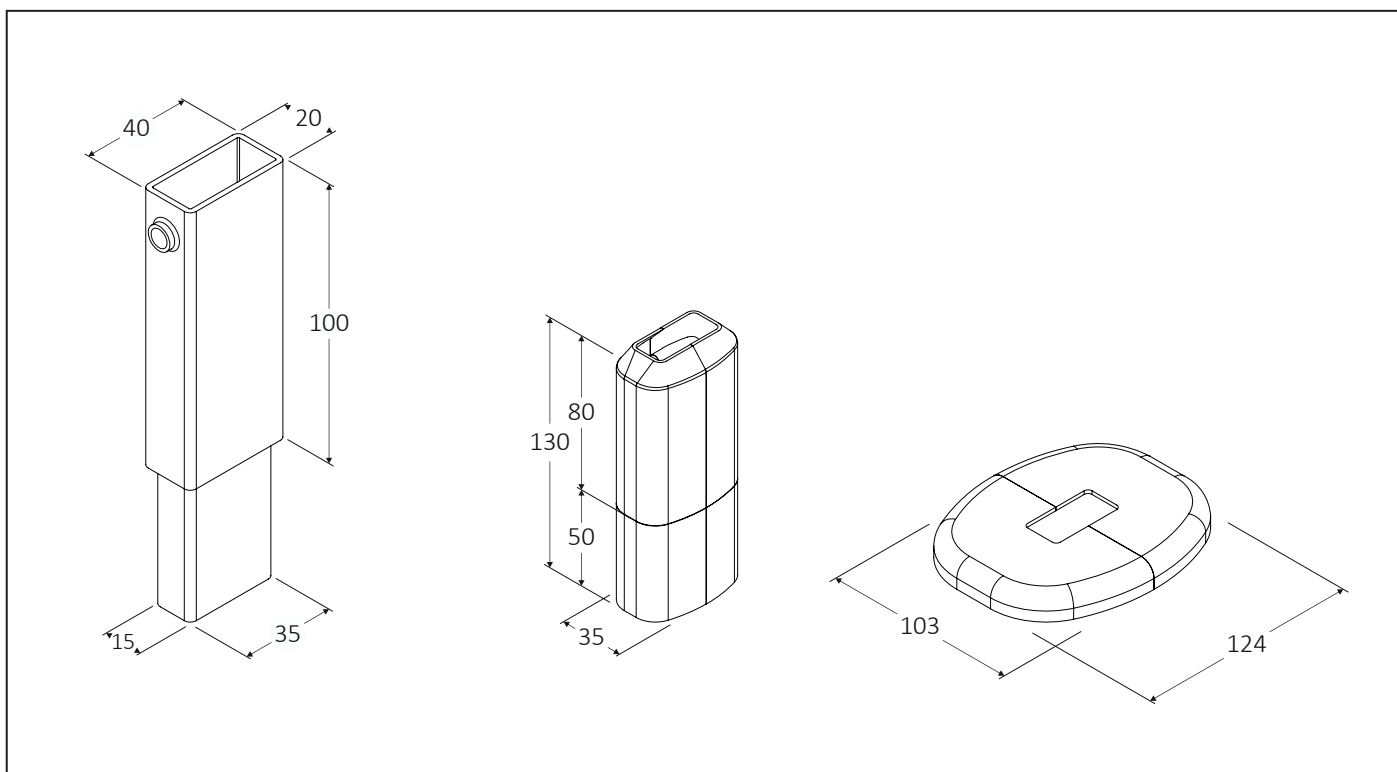

Manifold dimensions

Measures are expressed in millimeters

 Assembly instructions

COVERS AND EXTENSIONS

VL: 10 cm extension for all ready-to-install floor brackets. **QKR**: tube-cover in white ABS, for all ready-to-install floor brackets, configuration for raw or finished floor. **QKP**: base-cover in white ABS, supplied with all ready-to-install floor brackets.

60740004	1x VL (+ 10cm)	50	1050
60705024	2x QKR	25	2000
60705020	1x QKP	20	3000

VL

QKR

QKP

Measures are expressed in millimeters

WALL RAIL BRACKETS

Quick-attach wall bracket with integrated anti-release mechanism. Suitable for the installation of aluminum radiators with a manifold diameter between 40 mm to 45 mm.

GBA
PATENTED

Measures are expressed in millimeters

Distance GBA

H=350 → L=284
H=500 → L=434
H=600 → L=534
H=700 → L=634
H=800 → L=734

Assembly instructions

Adjustments DIMA GBA

WALL BRACKETS

Wall bracket with large vertical adjustment, suitable for quick installation of aluminum radiators, supplied with **QKT4** cover in white ABS and plastic insulator.