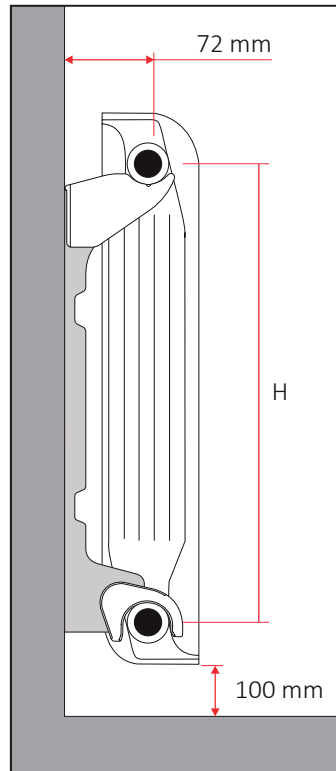

Manifold dimensions

Measures are expressed in millimeters

 Assembly instructions

COVERS AND EXTENSIONS

VL: 10 cm extension for all ready-to-install floor brackets. **QKR**: tube-cover in white ABS, for all ready-to-install floor brackets, configuration for raw or finished floor. **QKP**: base-cover in white ABS, supplied with all ready-to-install floor brackets.

60740004	1x VL (+ 10cm)	50	1050
60705024	2x QKR	25	2000
60705020	1x QKP	20	3000

VL

QKR

QKP

Measures are expressed in millimeters

WALL RAIL BRACKETS

Quick-attach wall bracket with integrated anti-release mechanism. Suitable for the installation of aluminum radiators with a manifold diameter between 40 mm to 45 mm.

GBA
PATENTED

Measures are expressed in millimeters

Distance GBA

H=350 → L=284
H=500 → L=434
H=600 → L=534
H=700 → L=634
H=800 → L=734

Assembly instructions

Adjustments DIMA GBA

WALL BRACKETS

Wall bracket with large vertical adjustment, suitable for quick installation of aluminum radiators, supplied with **QKT4** cover in white ABS and plastic insulator.