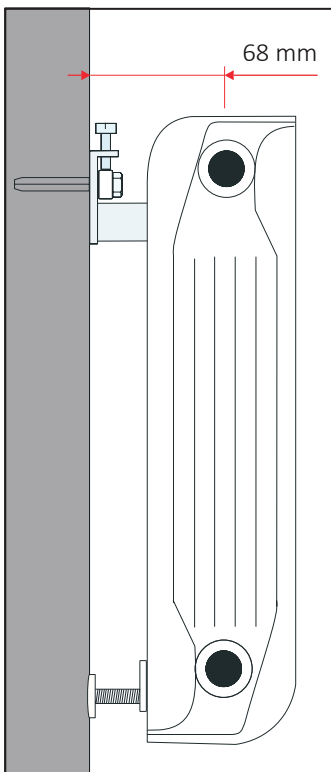

60740004	1x VL (+ 10cm)	50	1050
60705024	2x QKR	25	2000
60705020	1x QKP	20	3000

VL

QKR

QKP

Measures are expressed in millimeters

WALL RAIL BRACKETS

Quick-attach wall bracket with integrated anti-release mechanism. Suitable for the installation of aluminum radiators with a manifold diameter between 40 mm to 45 mm.

GBA
PATENTED

Measures are expressed in millimeters

Distance GBA

H=350 → L=284
H=500 → L=434
H=600 → L=534
H=700 → L=634
H=800 → L=734

Assembly instructions

Adjustments DIMA GBA

WALL BRACKETS

Wall bracket with large vertical adjustment, suitable for quick installation of aluminum radiators, supplied with **QKT4** cover in white ABS and plastic insulator.

60210163	2x T3	50	3300
60705018	QKT3	100	11000
60210263	2x T3 + 2x QKT3	50	2500
60020245	NA	100	7500

T3

QKT3

NA

Distance T3

Measures are expressed in millimeters

WALL BRACKETS

Wall bracket suitable for quick installation of aluminum radiators, supplied with **QKT** cover in white ABS and plastic insulator. White plastic **NA** spacer available as a spare part.