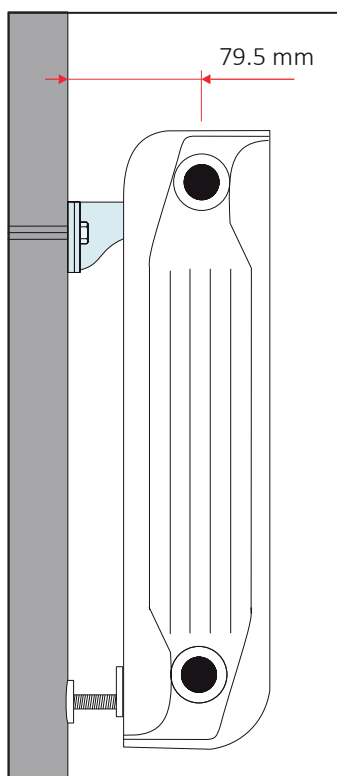

60740004	1x VL (+ 10cm)	50	1050
60705024	2x QKR	25	2000
60705020	1x QKP	20	3000

VL

QKR

QKP

Measures are expressed in millimeters

WALL RAIL BRACKETS

Quick-attach wall bracket with integrated anti-release mechanism. Suitable for the installation of aluminum radiators with a manifold diameter between 40 mm to 45 mm.

GBA
PATENTED

Measures are expressed in millimeters

Distance GBA

H=350 → L=284
H=500 → L=434
H=600 → L=534
H=700 → L=634
H=800 → L=734

Assembly instructions

Adjustments DIMA GBA

WALL BRACKETS

Wall bracket with large vertical adjustment, suitable for quick installation of aluminum radiators, supplied with **QKT4** cover in white ABS and plastic insulator.

60210162	2x T1 L = 79.5	50	2750
60705027	QKT	100	15000
60210262	2x T1 L = 79.5 + 2x QKT	50	2500
60020245	NA	100	7500

T1

QKT

NA

Distance T1

Measures are expressed in millimeters

WE THINK THAT EVERY PROBLEM CAN BE SOLVED WITH
A TOUCH OF CREATIVITY