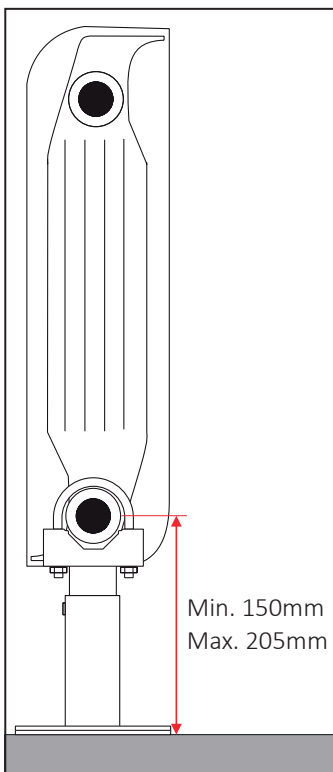

FIX IT

BRACKETS READY FOR INSTALLATION

Two ready-to-install floor brackets for aluminum radiators, including **QKP** base cover in white ABS, suitable for installation on different manifold diameters, from 40 mm to 45 mm. Configuration for finished floor.

Manifold dimensions

Measures are expressed in millimeters

 Assembly instructions

COVERS AND EXTENSIONS

VL: 10 cm extension for all ready-to-install floor brackets. **QKR**: tube-cover in white ABS, for all ready-to-install floor brackets, configuration for raw or finished floor. **QKP**: base-cover in white ABS, supplied with all ready-to-install floor brackets.

60740004	1x VL (+ 10cm)	50	1050
60705024	2x QKR	25	2000
60705020	1x QKP	20	3000

VL

QKR

QKP

Measures are expressed in millimeters

WALL RAIL BRACKETS

Quick-attach wall bracket with integrated anti-release mechanism. Suitable for the installation of aluminum radiators with a manifold diameter between 40 mm to 45 mm.