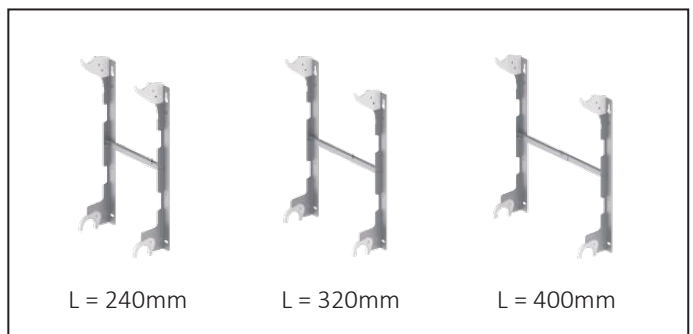

60740004	1x VL (+ 10cm)	50	1050
60705024	2x QKR	25	2000
60705020	1x QKP	20	3000

VL

QKR

QKP

Measures are expressed in millimeters

WALL RAIL BRACKETS

Quick-attach wall bracket with integrated anti-release mechanism. Suitable for the installation of aluminum radiators with a manifold diameter between 40 mm to 45 mm.

GBA
PATENTED

Measures are expressed in millimeters

Distance GBA

H=350 → L=284
H=500 → L=434
H=600 → L=534
H=700 → L=634
H=800 → L=734

Assembly instructions

Adjustments DIMA GBA

WALL BRACKETS

Wall bracket with large vertical adjustment, suitable for quick installation of aluminum radiators, supplied with **QKT4** cover in white ABS and plastic insulator.

60210267	2x T4		50	2000
60705019	QKT4		50	7500
60210266	3x T4 + 2x QKT4	 AK2	60	1680

T4

QKT4

Distance T4

Adjustment T4

Measures are expressed in millimeters

 Assembly instructions

WALL BRACKETS