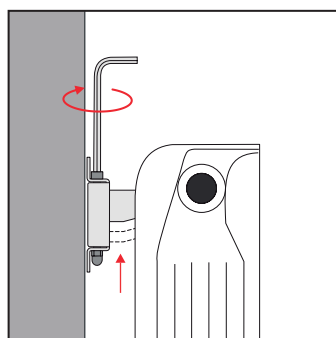

60740004	1x VL (+ 10cm)	50	1050
60705024	2x QKR	25	2000
60705020	1x QKP	20	3000

VL

QKR

QKP

Measures are expressed in millimeters

WALL RAIL BRACKETS

Quick-attach wall bracket with integrated anti-release mechanism. Suitable for the installation of aluminum radiators with a manifold diameter between 40 mm to 45 mm.

GBA
PATENTED

Measures are expressed in millimeters

Distance GBA

H=350 → L=284
H=500 → L=434
H=600 → L=534
H=700 → L=634
H=800 → L=734

Assembly instructions

Adjustments DIMA GBA

WALL BRACKETS

Wall bracket with large vertical adjustment, suitable for quick installation of aluminum radiators, supplied with **QKT4** cover in white ABS and plastic insulator.

60210267	2x T4		50	2000
60705019	QKT4		50	7500
60210266	3x T4 + 2x QKT4	 AK2	60	1680

T4

QKT4

Distance T4

Adjustment T4

Measures are expressed in millimeters

 Assembly instructions

WALL BRACKETS

Wall bracket with vertical micro adjustment, suitable for quick installation of aluminum radiators, supplied with **QKT3** cover in white ABS and plastic insulator. White plastic **NA** spacer available as a spare part.