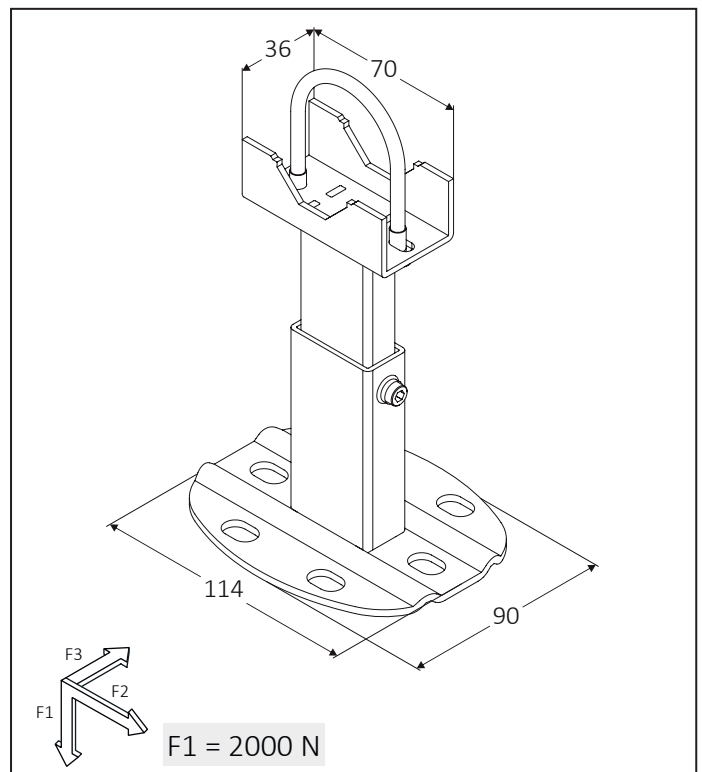

FIX IT

BRACKETS READY FOR INSTALLATION

Two ready-to-install floor brackets for aluminum radiators, including **QKP** base cover in white ABS, suitable for installation on different manifold diameters, from 40 mm to 45 mm. Configuration for finished floor.

Manifold dimensions

Measures are expressed in millimeters

 Assembly instructions

COVERS AND EXTENSIONS

VL: 10 cm extension for all ready-to-install floor brackets. **QKR**: tube-cover in white ABS, for all ready-to-install floor brackets, configuration for raw or finished floor. **QKP**: base-cover in white ABS, supplied with all ready-to-install floor brackets.

60740004	1x VL (+ 10cm)	50	1050
60705024	2x QKR	25	2000
60705020	1x QKP	20	3000

VL

QKR

QKP

Measures are expressed in millimeters

WALL RAIL BRACKETS

Quick-attach wall bracket with integrated anti-release mechanism. Suitable for the installation of aluminum radiators with a manifold diameter between 40 mm to 45 mm.