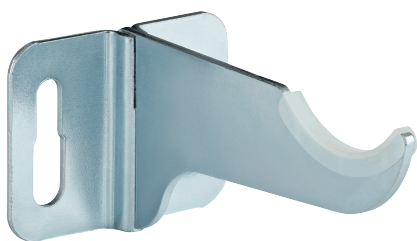

WALL BRACKETS

Wall bracket suitable for quick installation of aluminum radiators, supplied with **QKT** cover in white ABS and plastic insulator. White plastic **NA** spacer available as a spare part.

60210162	2x T1 L = 79.5	50	2750
60705027	QKT	100	15000
60210262	2x T1 L = 79.5 + 2x QKT	50	2500
60020245	NA	100	7500

T1