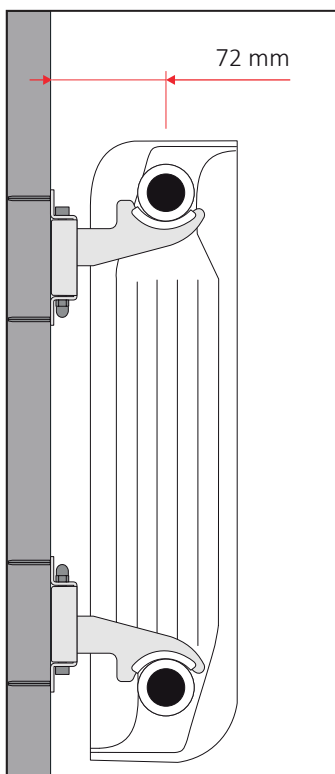

60740004	1x VL (+ 10cm)	50	1050
60705024	2x QKR	25	2000
60705020	1x QKP	20	3000

VL

QKR

QKP

Measures are expressed in millimeters

WALL RAIL BRACKETS

Quick-attach wall bracket with integrated anti-release mechanism. Suitable for the installation of aluminum radiators with a manifold diameter between 40 mm to 45 mm.

GBA
PATENTED

Measures are expressed in millimeters

Distance GBA

H=350 → L=284
H=500 → L=434
H=600 → L=534
H=700 → L=634
H=800 → L=734

Assembly instructions

Adjustments DIMA GBA

WALL BRACKETS

Wall bracket with large vertical adjustment, suitable for quick installation of aluminum radiators, supplied with **QKT4** cover in white ABS and plastic insulator.

60210267	2x T4		50	2000
60705019	QKT4		50	7500
60210266	3x T4 + 2x QKT4	 AK2	60	1680

T4

QKT4

Distance T4

Adjustment T4

Measures are expressed in millimeters

 Assembly instructions

WALL BRACKETS