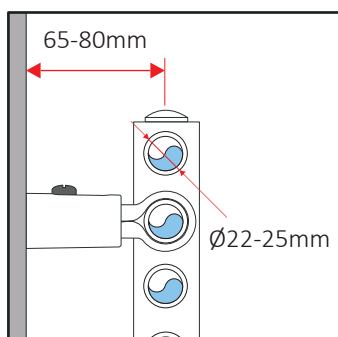

Regulation STF