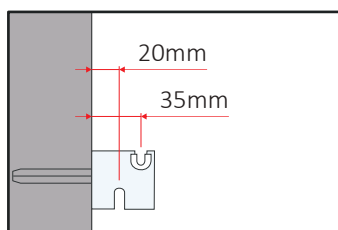

STP
White

STP
Chrome

Regulation STP

Measures are expressed in millimeters

WALL BRACKETS

Brackets for quick wall installation of bathroom radiators with support, possibility of distance adjustment from the wall, white insulators included- galvanized version.

60210171	2x EN1	50	2750
60210180	2x G1	50	2750
60210171R	4x EN1R	50	2750

EN1

G1

EN1R

Regulation EN1

Regulation G1

Regulation EN1R

Measures are expressed in millimeters