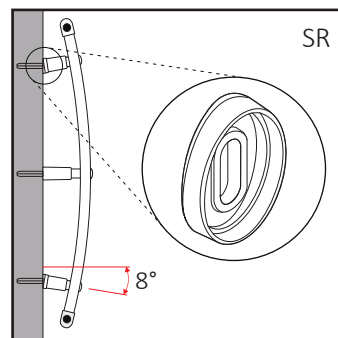

Measures are expressed in millimeters

Regulation STN-S

Extension SL

WALL BRACKETS

Ready-to-install wall brackets for bathroom radiators, available in versions with straight and curved tubes. For tubes with diameter 16-25 mm and center distance 28-42 mm.

60213900S	3x STN			AK3	90	1080
60224900S	4x STN + 4x SR			AK3	60	720
60213800S	3x STN			AK3	90	1080
60224800S	4x STN + 4x SR			AK3	60	720

STN
White

STN
Chrome

Dimensions towel radiator

Adapter SR

Measures are expressed in millimeters

Regulation STN

Extension SL

WALL BRACKETS

Ready-to-install wall brackets for bathroom radiators, available in versions with straight and curved tubes. For tubes with diameter 16-25 mm and center distance 30-46 mm.