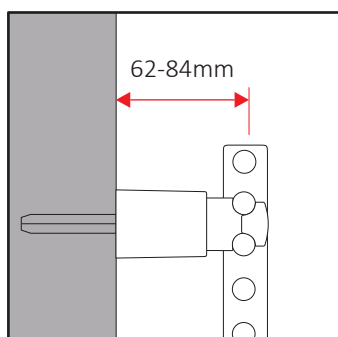

STD
Fistone
Regulation 1

QKF

STD
Fistone
Regulation 2

QKF

Measures are expressed in millimeters

Regulation 2

WALL BRACKETS

Ready-to-install wall brackets for bathroom radiators, available in versions with straight and curved tubes. For tubes with diameter 16-17 mm and center distance 28-30 mm.

Measures are expressed in millimeters

Regulation STN-S

Extension SL

WALL BRACKETS

Ready-to-install wall brackets for bathroom radiators, available in versions with straight and curved tubes. For tubes with diameter 16-25 mm and center distance 28-42 mm.