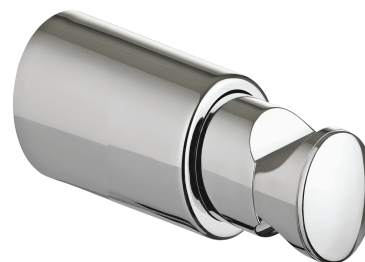

STN-S
Chrome

Dimensions towel radiator

Adapter SR

Measures are expressed in millimeters