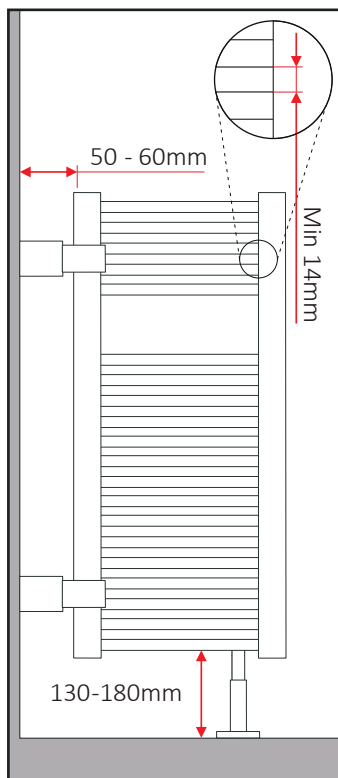

1

300

PGF
For vertical flat tubes

PGF
For horizontal flat tubes

PGF for horizontal flat tubes

Measures are expressed in millimeters

PGF for vertical flat tubes

BRACKETS READY FOR INSTALLATION

Ready-to-install bracket kit for lateral fixing, consisting of: foot on the ground STD2 and wall fixing STD1. The last mentioned, specific for radiators with "D" 40x30 mm manifold.

60400800	2x STD1 + 1x STD2 + 3x QKF		1	500
60401000	2x STD1 + 1x STD2 + 3x QKF		1	500

Regulation STD1 and STD2

Measures are expressed in millimeters

BRACKETS READY FOR INSTALLATION

Floor support brackets for bathroom radiators, white version.

60400816D

1x STD FISTONE +1x QKF

60

960

STD
Fistone
Regulation 1

QKF

STD
Fistone
Regulation 2

QKF

Measures are expressed in millimeters

Regulation 2

WALL BRACKETS

Ready-to-install wall brackets for bathroom radiators, available in versions with straight and curved tubes. For tubes with diameter 16-17 mm and center distance 28-30 mm.