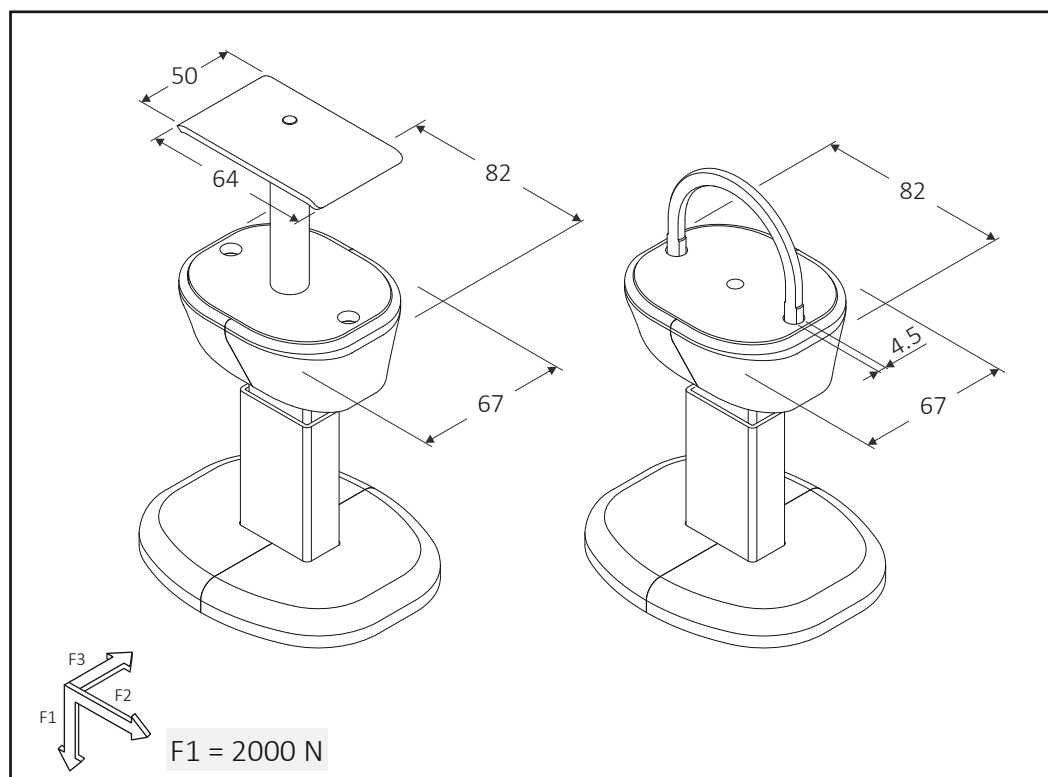

BRACKETS READY FOR INSTALLATION

Two ready-to-install floor brackets for decorative double flat tube radiators, vertical and horizontal mounting, for finished floor configuration.

60790030

2x PGF 35-38 + 2x QKP

1

300

PGF
For vertical flat tubes

Measures are expressed in millimeters