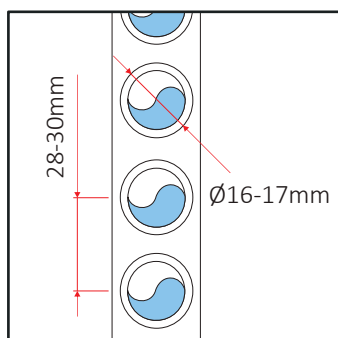

STD
Fistone
Regulation 1

QKF

STD
Fistone
Regulation 2

QKF

Measures are expressed in millimeters

Regulation 2

WALL BRACKETS

Ready-to-install wall brackets for bathroom radiators, available in versions with straight and curved tubes. For tubes with diameter 16-17 mm and center distance 28-30 mm.

Measures are expressed in millimeters

Regulation STN-S

Extension SL

WALL BRACKETS

Ready-to-install wall brackets for bathroom radiators, available in versions with straight and curved tubes. For tubes with diameter 16-25 mm and center distance 28-42 mm.