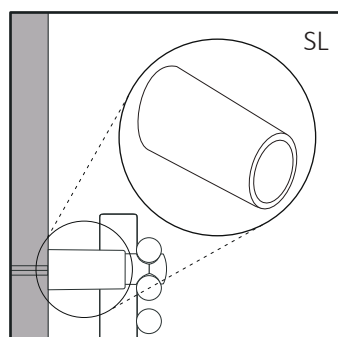

Regulation STN

Extension SL

WALL BRACKETS

Ready-to-install wall brackets for bathroom radiators, available in versions with straight and curved tubes. For tubes with diameter 16-25 mm and center distance 30-46 mm.

60233100	3x STN-I			AK3	90	1080
60234120	4x STN-I + 4x SR			AK3	60	720
60233700	3x STN-I			AK3	90	1080
60234720	4x STN-I + 4x SR			AK3	60	720

STN-I
White

STN-I
Chrome

Dimensions towel radiator

Adapter SR

Measures are expressed in millimeters

Regulation STN-I

Extension SL

WALL BRACKETS

Ready-to-install wall brackets for bathroom radiators, available in versions with straight and curved tubes. For tubes with diameter 16-25 mm and center distance 36-48 mm.