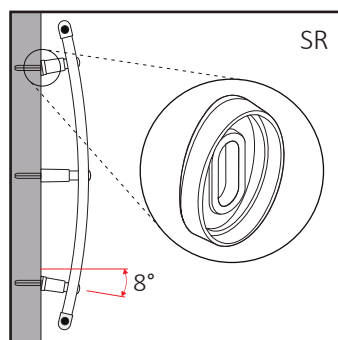

Regulation STN-I

Extension SL

WALL BRACKETS

Ready-to-install wall brackets for bathroom radiators, available in versions with straight and curved tubes. For tubes with diameter 16-25 mm and center distance 36-48 mm.

60313600	3x STN-N			AK3	90	1080
60324600	4x STN-N + 4x SR			AK3	60	720
60313800	3x STN-N			AK3	90	1080
60324800	4x STN-N + 4x SR			AK3	60	720

STN-N
White

STN-N
Chrome

Dimensions towel radiator

Adapter SR

Measures are expressed in millimeters

Regulation STN-N

Extension SL

WALL BRACKETS

Ready-to-install clamp bracket for bathroom radiators with tube diameter 22-23-24-25, in white, chrome and transparent version, the last mentioned specifically for colored radiators. Available in straight and curved tube versions.