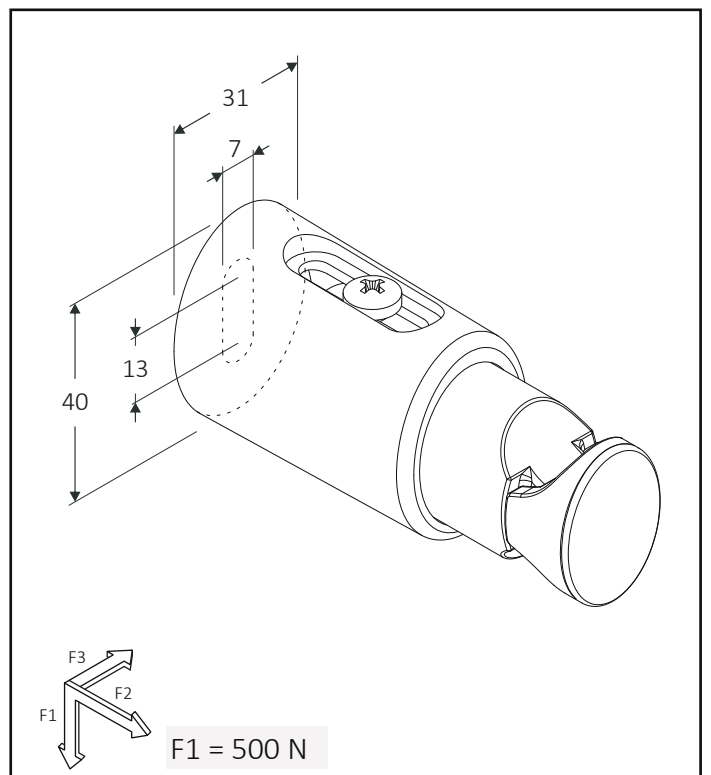

60213900S	3x STN			AK3	90	1080
60224900S	4x STN + 4x SR			AK3	60	720
60213800S	3x STN			AK3	90	1080
60224800S	4x STN + 4x SR			AK3	60	720

STN
White

STN
Chrome

Dimensions towel radiator

Adapter SR

Measures are expressed in millimeters

Regulation STN

Extension SL

WALL BRACKETS

Ready-to-install wall brackets for bathroom radiators, available in versions with straight and curved tubes. For tubes with diameter 16-25 mm and center distance 30-46 mm.