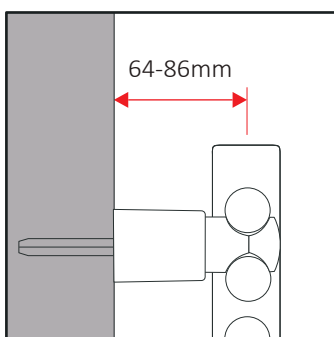

Measures are expressed in millimeters

Regulation STN-S

Extension SL

WALL BRACKETS

Ready-to-install wall brackets for bathroom radiators, available in versions with straight and curved tubes. For tubes with diameter 16-25 mm and center distance 28-42 mm.

60213900S	3x STN			AK3	90	1080
60224900S	4x STN + 4x SR			AK3	60	720
60213800S	3x STN			AK3	90	1080
60224800S	4x STN + 4x SR			AK3	60	720

STN
White

STN
Chrome

Dimensions towel radiator

Adapter SR

Measures are expressed in millimeters

Regulation STN

Extension SL

WALL BRACKETS

Ready-to-install wall brackets for bathroom radiators, available in versions with straight and curved tubes. For tubes with diameter 16-25 mm and center distance 30-46 mm.