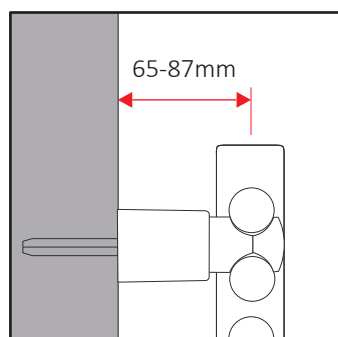

Regulation STN

Extension SL

WALL BRACKETS

Ready-to-install wall brackets for bathroom radiators, available in versions with straight and curved tubes. For tubes with diameter 16-25 mm and center distance 30-46 mm.

60233100	3x STN-I			AK3	90	1080
60234120	4x STN-I + 4x SR			AK3	60	720
60233700	3x STN-I			AK3	90	1080
60234720	4x STN-I + 4x SR			AK3	60	720

STN-I
White

STN-I
Chrome

Dimensions towel radiator

Adapter SR

Measures are expressed in millimeters

Regulation STN-I

Extension SL

WALL BRACKETS

Ready-to-install wall brackets for bathroom radiators, available in versions with straight and curved tubes. For tubes with diameter 16-25 mm and center distance 36-48 mm.