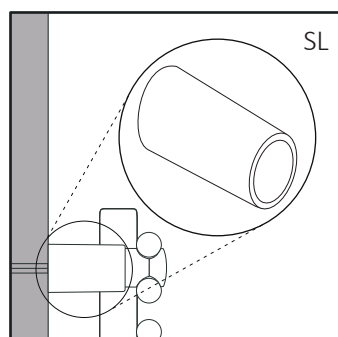

Regulation STN-I

Extension SL

WALL BRACKETS

Ready-to-install wall brackets for bathroom radiators, available in versions with straight and curved tubes. For tubes with diameter 16-25 mm and center distance 36-48 mm.

60313600	3x STN-N			AK3	90	1080
60324600	4x STN-N + 4x SR			AK3	60	720
60313800	3x STN-N			AK3	90	1080
60324800	4x STN-N + 4x SR			AK3	60	720

STN-N
White

STN-N
Chrome

Dimensions towel radiator

Adapter SR

Measures are expressed in millimeters

Regulation STN-N

Extension SL

WALL BRACKETS

Ready-to-install clamp bracket for bathroom radiators with tube diameter 22-23-24-25, in white, chrome and transparent version, the last mentioned specifically for colored radiators. Available in straight and curved tube versions.