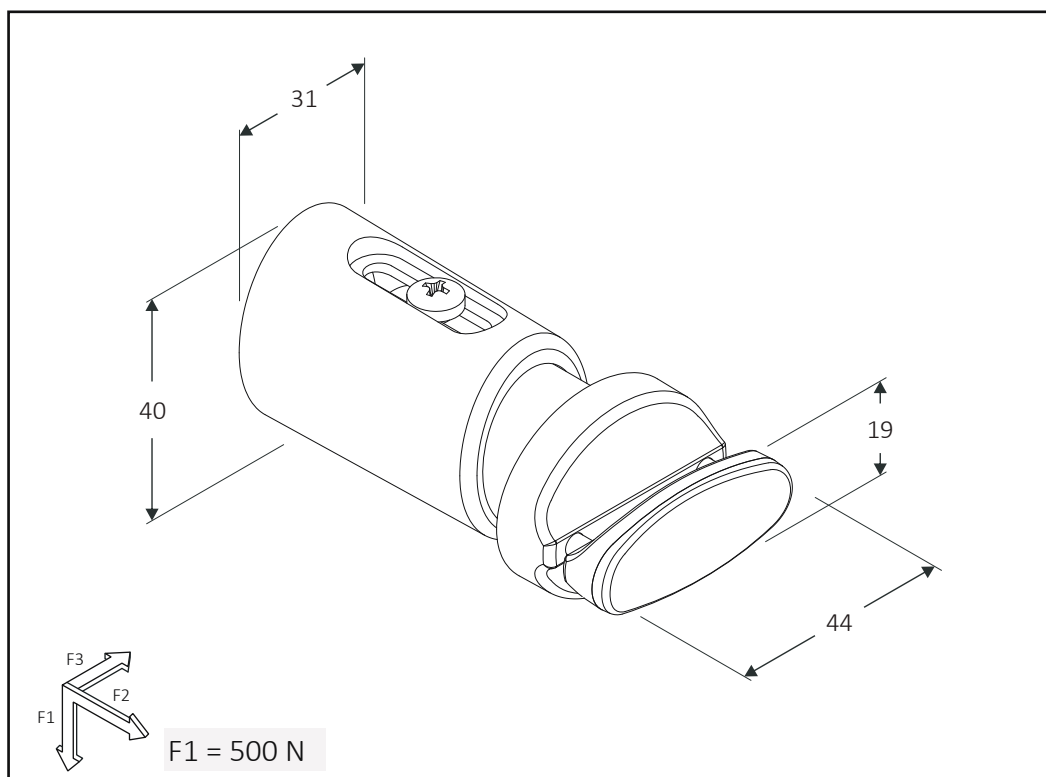

WALL BRACKETS

Ready-to-install wall brackets for flat-tube decorative radiators, available for the single-tube version.

60403000	3x STP		70	840
60404000	4x STP		50	800
60473000	3x STP		70	840
60474000	4x STP		50	800

STP
White

STP
Chrome

Regulation STP

Measures are expressed in millimeters