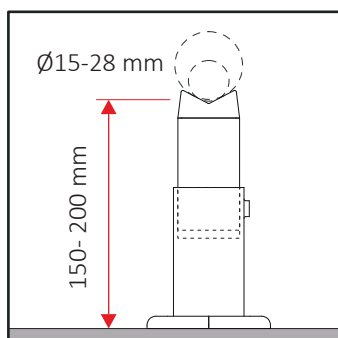

Regulation STD1 and STD2

Measures are expressed in millimeters

BRACKETS READY FOR INSTALLATION

Floor support brackets for bathroom radiators, white version.

60400816D

1x STD FISTONE +1x QKF

60

960

STD
Fistone
Regulation 1

QKF

STD
Fistone
Regulation 2

QKF

Measures are expressed in millimeters

Regulation 2

WALL BRACKETS

Ready-to-install wall brackets for bathroom radiators, available in versions with straight and curved tubes. For tubes with diameter 16-17 mm and center distance 28-30 mm.