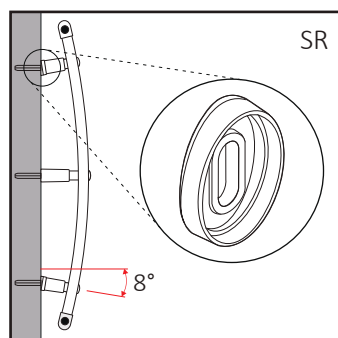

STD
Fistone
Regulation 1

QKF

STD
Fistone
Regulation 2

QKF

Measures are expressed in millimeters

Regulation 2

WALL BRACKETS

Ready-to-install wall brackets for bathroom radiators, available in versions with straight and curved tubes. For tubes with diameter 16-17 mm and center distance 28-30 mm.

Measures are expressed in millimeters

Regulation STN-S

Extension SL

WALL BRACKETS

Ready-to-install wall brackets for bathroom radiators, available in versions with straight and curved tubes. For tubes with diameter 16-25 mm and center distance 28-42 mm.