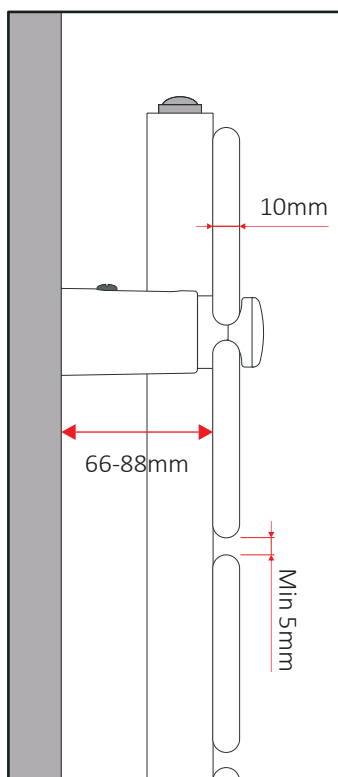

STD
Fistone
Regulation 1

QKF

STD
Fistone
Regulation 2

QKF

Measures are expressed in millimeters

Regulation 2

WALL BRACKETS

Ready-to-install wall brackets for bathroom radiators, available in versions with straight and curved tubes. For tubes with diameter 16-17 mm and center distance 28-30 mm.

60210022	3x STF Ø 22		50	600
60214022	4x STF Ø 22		50	600
60210025	3x STF Ø 25		50	800
60214025	4x STF Ø 25		50	800
60270022	3x STF Ø 22		50	600
60274322	4x STF Ø 22		50	600
60270025	3x STF Ø 25		50	800
60274325	4x STF Ø 25		50	800
60210122T	3x STF Ø 22		50	600
60214022T	4x STF Ø 22		50	600
60210125T	3x STF Ø 25		50	800
60214025T	4x STF Ø 25		50	800

STP
White

STP
Chrome

Regulation STP

Measures are expressed in millimeters

WALL BRACKETS

Brackets for quick wall installation of bathroom radiators with support, possibility of distance adjustment from the wall, white insulators included- galvanized version.

60210171	2x EN1	50	2750
60210180	2x G1	50	2750
60210171R	4x EN1R	50	2750

EN1

G1

EN1R

Regulation EN1

Regulation G1

Regulation EN1R

Measures are expressed in millimeters