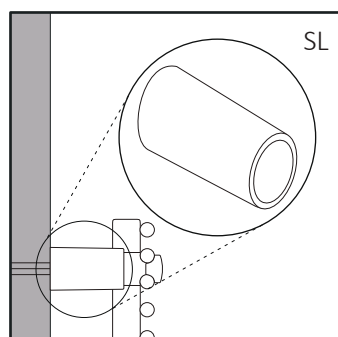

STD
Fistone
Regulation 1

QKF

STD
Fistone
Regulation 2

QKF

Measures are expressed in millimeters

Regulation 2

WALL BRACKETS

Ready-to-install wall brackets for bathroom radiators, available in versions with straight and curved tubes. For tubes with diameter 16-17 mm and center distance 28-30 mm.

Measures are expressed in millimeters

Regulation STN-S

Extension SL

WALL BRACKETS

Ready-to-install wall brackets for bathroom radiators, available in versions with straight and curved tubes. For tubes with diameter 16-25 mm and center distance 28-42 mm.