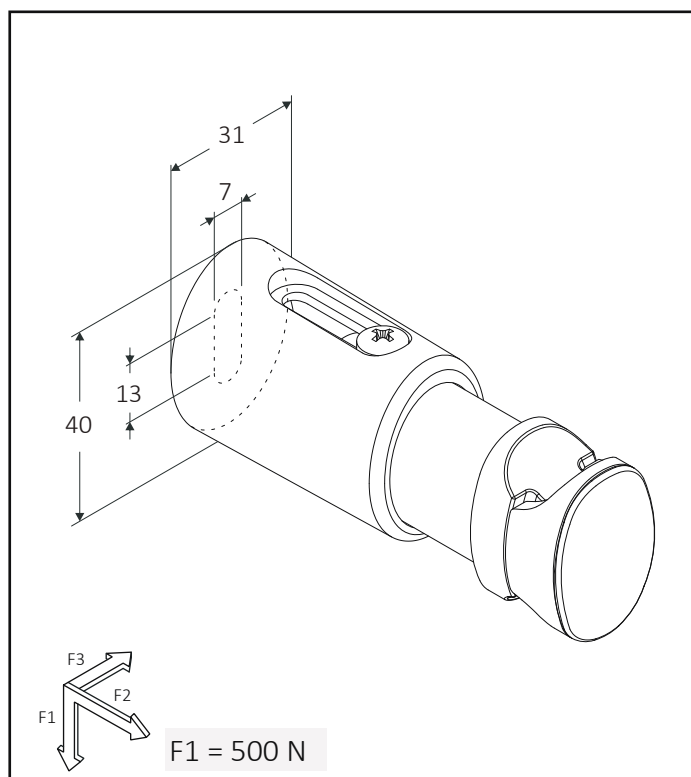

Measures are expressed in millimeters