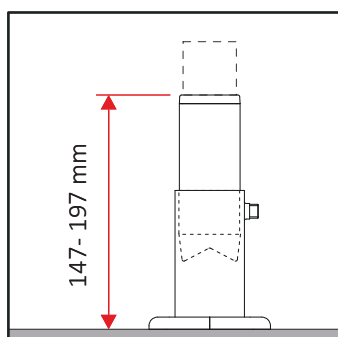

STD
Fistone
Regulation 1

QKF

STD
Fistone
Regulation 2

QKF

Measures are expressed in millimeters

Regulation 2

WALL BRACKETS

Ready-to-install wall brackets for bathroom radiators, available in versions with straight and curved tubes. For tubes with diameter 16-17 mm and center distance 28-30 mm.