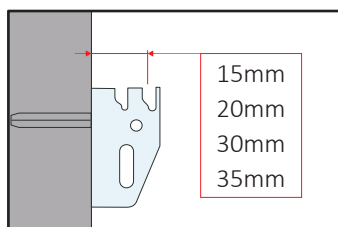

STP
White

STP
Chrome

Regulation STP

Measures are expressed in millimeters

WALL BRACKETS

Brackets for quick wall installation of bathroom radiators with support, possibility of distance adjustment from the wall, white insulators included- galvanized version.

60210171	2x EN1	50	2750
60210180	2x G1	50	2750
60210171R	4x EN1R	50	2750

EN1

G1

EN1R

Regulation EN1

Regulation G1

Regulation EN1R

Measures are expressed in millimeters