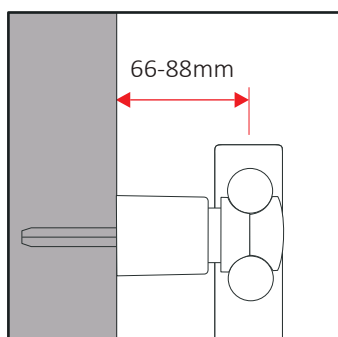

WALL BRACKETS

Ready-to-install wall brackets for bathroom radiators, available in versions with straight and curved tubes. For tubes with diameter 16-25 mm and center distance 36-48 mm.

60313600	3x STN-N			AK3	90	1080
60324600	4x STN-N + 4x SR			AK3	60	720
60313800	3x STN-N			AK3	90	1080
60324800	4x STN-N + 4x SR			AK3	60	720

STN-N
White

STN-N
Chrome

Measures are expressed in millimeters