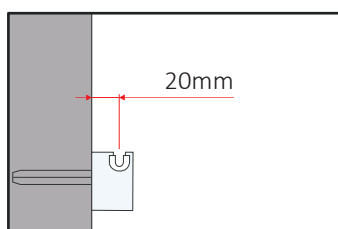

STP
White

STP
Chrome

Regulation STP

Measures are expressed in millimeters

WALL BRACKETS

Brackets for quick wall installation of bathroom radiators with support, possibility of distance adjustment from the wall, white insulators included- galvanized version.

60210171	2x EN1	50	2750
60210180	2x G1	50	2750
60210171R	4x EN1R	50	2750

EN1

G1

EN1R

Regulation EN1

Regulation G1

Regulation EN1R

Measures are expressed in millimeters