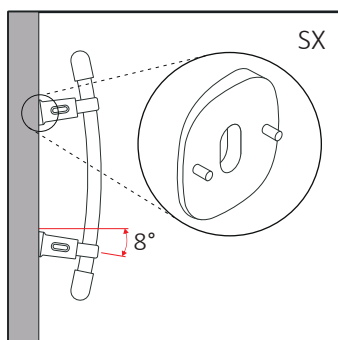

WALL BRACKETS

Ready-to-install clamp bracket for bathroom radiators with tube diameter 22-23-24-25, in white, chrome and transparent version, the last mentioned specifically for colored radiators. Available in straight and curved tube versions.

60210022	3x STF Ø 22		50	600
60214022	4x STF Ø 22		50	600
60210025	3x STF Ø 25		50	800
60214025	4x STF Ø 25		50	800
60270022	3x STF Ø 22		50	600
60274322	4x STF Ø 22		50	600
60270025	3x STF Ø 25		50	800
60274325	4x STF Ø 25		50	800
60210122T	3x STF Ø 22		50	600
60214022T	4x STF Ø 22		50	600
60210125T	3x STF Ø 25		50	800
60214025T	4x STF Ø 25		50	800