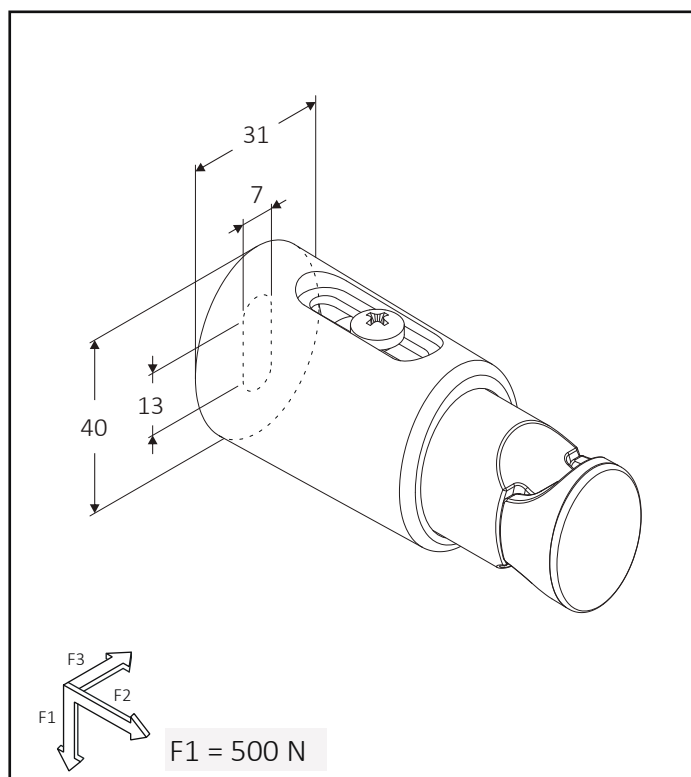

Regulation STN-I

Extension SL

WALL BRACKETS

Ready-to-install wall brackets for bathroom radiators, available in versions with straight and curved tubes. For tubes with diameter 16-25 mm and center distance 36-48 mm.