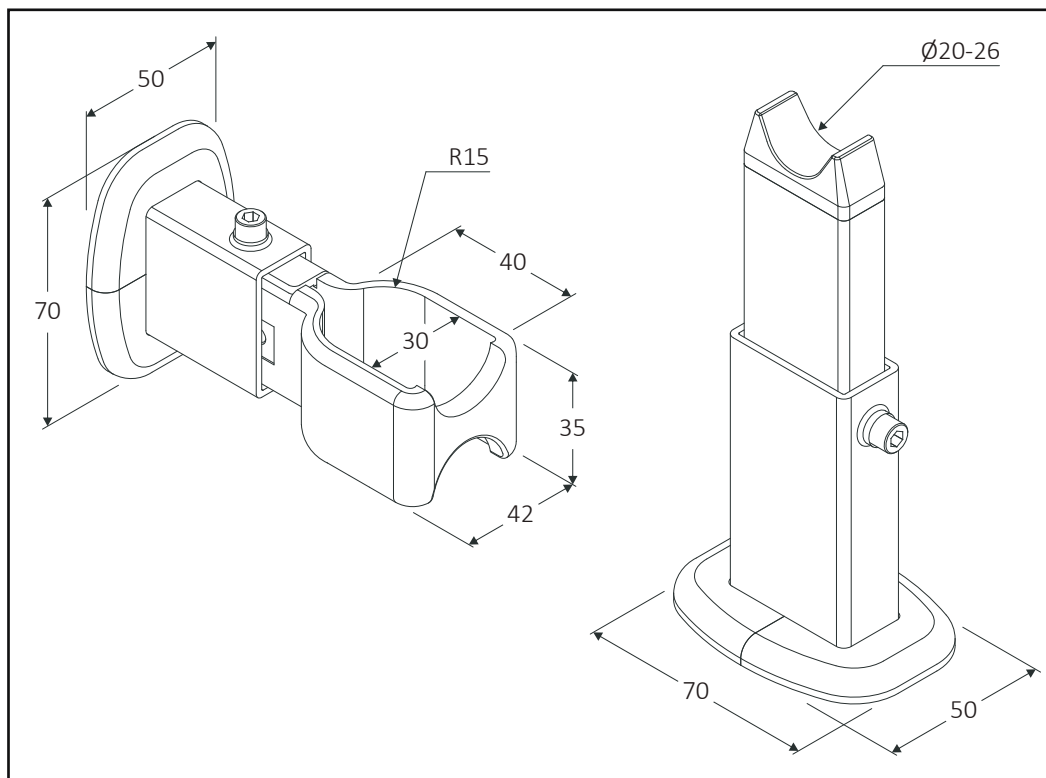

Measures are expressed in millimeters