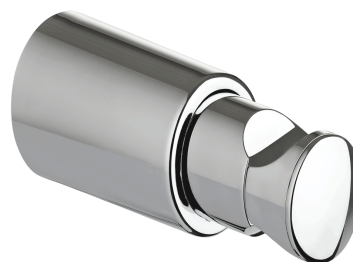

STN-I
Chrome

Dimensions towel radiator

Adapter SR

Measures are expressed in millimeters