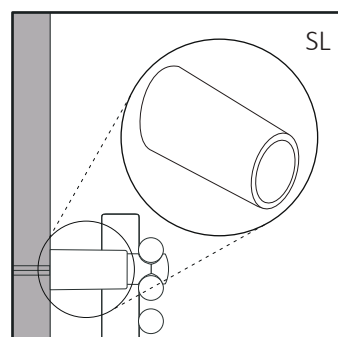

Measures are expressed in millimeters

Regulation STN-S

Extension SL

WALL BRACKETS

Ready-to-install wall brackets for bathroom radiators, available in versions with straight and curved tubes. For tubes with diameter 16-25 mm and center distance 28-42 mm.

60213900S	3x STN			AK3	90	1080
60224900S	4x STN + 4x SR			AK3	60	720
60213800S	3x STN			AK3	90	1080
60224800S	4x STN + 4x SR			AK3	60	720

STN
White

STN
Chrome

Dimensions towel radiator

Adapter SR

Measures are expressed in millimeters

Regulation STN

Extension SL

WALL BRACKETS

Ready-to-install wall brackets for bathroom radiators, available in versions with straight and curved tubes. For tubes with diameter 16-25 mm and center distance 30-46 mm.