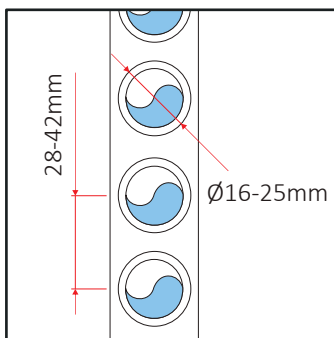

Measures are expressed in millimeters

Regulation STN-S

Extension SL

WALL BRACKETS

Ready-to-install wall brackets for bathroom radiators, available in versions with straight and curved tubes. For tubes with diameter 16-25 mm and center distance 28-42 mm.

60213900S	3x STN			AK3	90	1080
60224900S	4x STN + 4x SR			AK3	60	720
60213800S	3x STN			AK3	90	1080
60224800S	4x STN + 4x SR			AK3	60	720

STN
White

STN
Chrome

Dimensions towel radiator

Adapter SR

Measures are expressed in millimeters