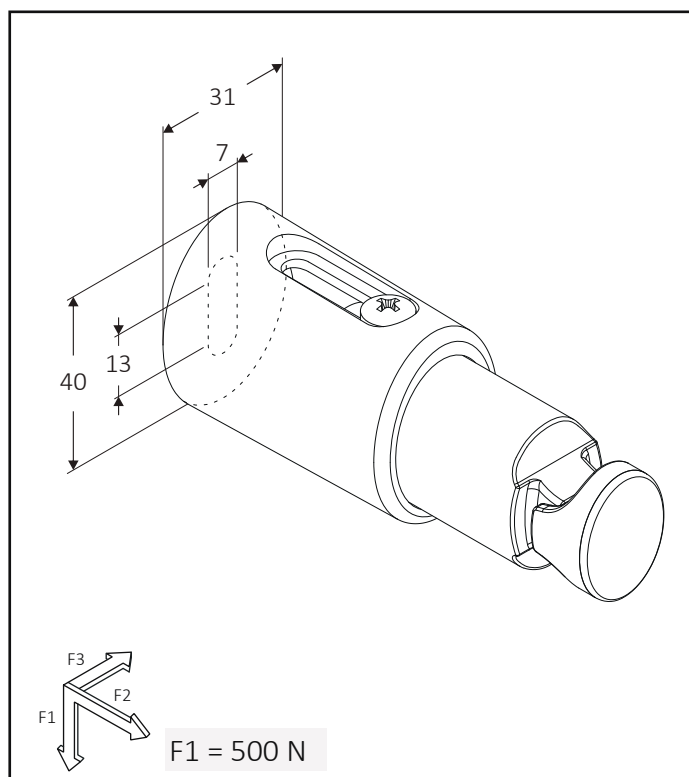

STD
Fistone
Regulation 1

QKF

STD
Fistone
Regulation 2

QKF

Measures are expressed in millimeters

Regulation 2

WALL BRACKETS

Ready-to-install wall brackets for bathroom radiators, available in versions with straight and curved tubes. For tubes with diameter 16-17 mm and center distance 28-30 mm.

Measures are expressed in millimeters

Regulation STN-S

Extension SL

WALL BRACKETS

Ready-to-install wall brackets for bathroom radiators, available in versions with straight and curved tubes. For tubes with diameter 16-25 mm and center distance 28-42 mm.