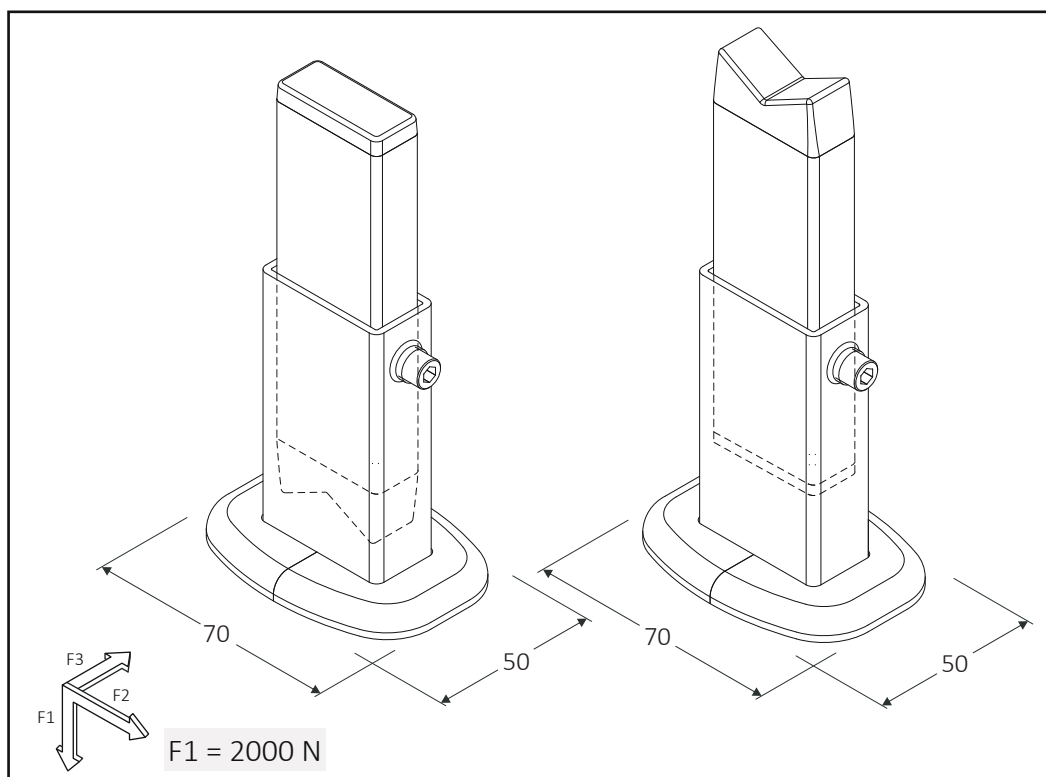

STD
Fistone
Regulation 1

QKF

STD
Fistone
Regulation 2

QKF

Measures are expressed in millimeters

Regulation 2

WALL BRACKETS

Ready-to-install wall brackets for bathroom radiators, available in versions with straight and curved tubes. For tubes with diameter 16-17 mm and center distance 28-30 mm.