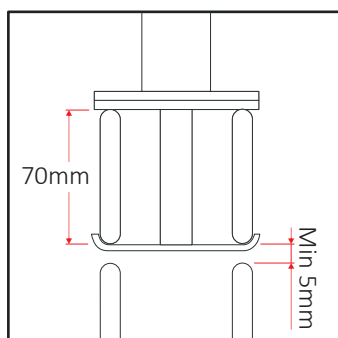

1

300

PGF
For vertical flat tubes

PGF
For horizontal flat tubes

PGF for horizontal flat tubes

Measures are expressed in millimeters

PGF for vertical flat tubes

BRACKETS READY FOR INSTALLATION

Ready-to-install bracket kit for lateral fixing, consisting of: foot on the ground STD2 and wall fixing STD1. The last mentioned, specific for radiators with "D" 40x30 mm manifold.

60400800	2x STD1 + 1x STD2 + 3x QKF		1	500
60401000	2x STD1 + 1x STD2 + 3x QKF		1	500

STD
Fistone
Regulation 1

QKF

STD
Fistone
Regulation 2

QKF

Measures are expressed in millimeters

Regulation 2

WALL BRACKETS

Ready-to-install wall brackets for bathroom radiators, available in versions with straight and curved tubes. For tubes with diameter 16-17 mm and center distance 28-30 mm.

Measures are expressed in millimeters

Regulation STN-S

Extension SL

WALL BRACKETS

Ready-to-install wall brackets for bathroom radiators, available in versions with straight and curved tubes. For tubes with diameter 16-25 mm and center distance 28-42 mm.