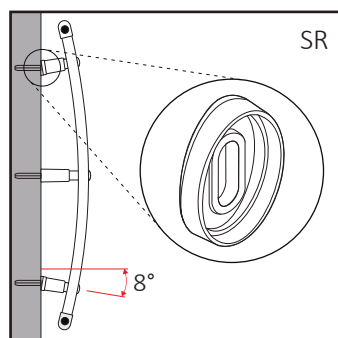

Regulation STN

Extension SL

WALL BRACKETS

Ready-to-install wall brackets for bathroom radiators, available in versions with straight and curved tubes. For tubes with diameter 16-25 mm and center distance 30-46 mm.

Regulation STN-I

Extension SL

WALL BRACKETS

Ready-to-install wall brackets for bathroom radiators, available in versions with straight and curved tubes. For tubes with diameter 16-25 mm and center distance 36-48 mm.