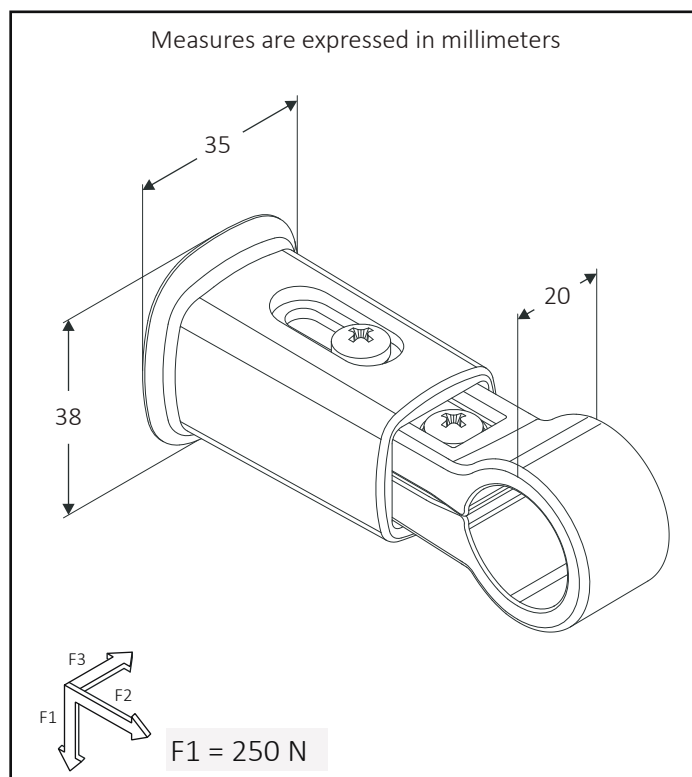

Assembly Instructions