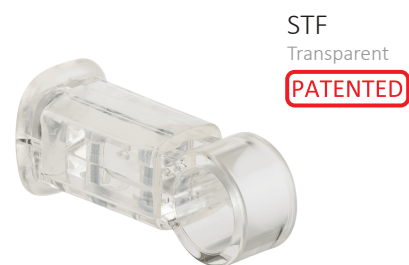

Regulation STN-N

Extension SL

WALL BRACKETS

Ready-to-install clamp bracket for bathroom radiators with tube diameter 22-23-24-25, in white, chrome and transparent version, the last mentioned specifically for colored radiators. Available in straight and curved tube versions.

60210022	3x STF Ø 22		50	600
60214022	4x STF Ø 22		50	600
60210025	3x STF Ø 25		50	800
60214025	4x STF Ø 25		50	800
60270022	3x STF Ø 22		50	600
60274322	4x STF Ø 22		50	600
60270025	3x STF Ø 25		50	800
60274325	4x STF Ø 25		50	800
60210122T	3x STF Ø 22		50	600
60214022T	4x STF Ø 22		50	600
60210125T	3x STF Ø 25		50	800
60214025T	4x STF Ø 25		50	800

Regulation STF

Assembly Instructions

WALL BRACKETS

Ready-to-install wall brackets for flat-tube decorative radiators, available for the single-tube version.

60403000	3x STP		70	840
60404000	4x STP		50	800
60473000	3x STP		70	840
60474000	4x STP		50	800