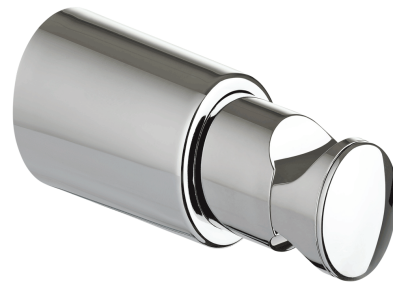

STN
Chrome

Dimensions towel radiator

Adapter SR

Measures are expressed in millimeters