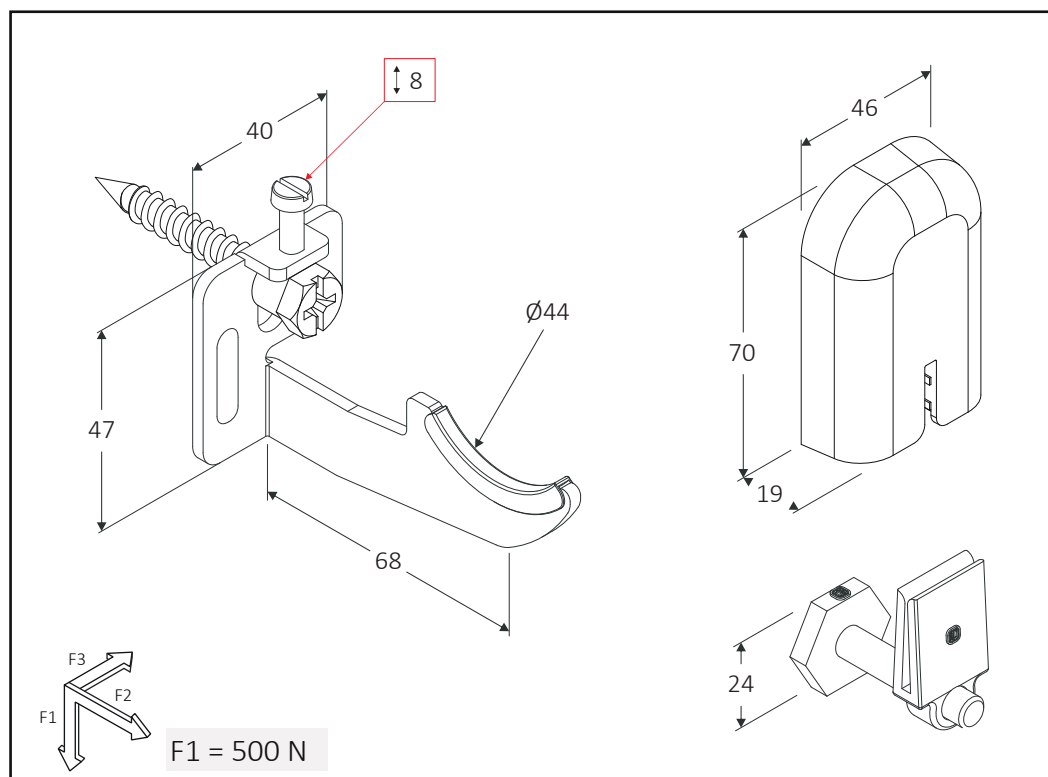

60740004	1x VL (+ 10cm)	50	1050
60705024	2x QKR	25	2000
60705020	1x QKP	20	3000

VL

QKR

QKP

Measures are expressed in millimeters

WALL RAIL BRACKETS

Quick-attach wall bracket with integrated anti-release mechanism. Suitable for the installation of aluminum radiators with a manifold diameter between 40 mm to 45 mm.

60210163	2x T3	50	3300
60705018	QKT3	100	11000
60210263	2x T3 + 2x QKT3	50	2500
60020245	NA	100	7500

T3

QKT3

NA

Distance T3

Measures are expressed in millimeters

WALL BRACKETS

Wall bracket suitable for quick installation of aluminum radiators, supplied with **QKT** cover in white ABS and plastic insulator. White plastic **NA** spacer available as a spare part.