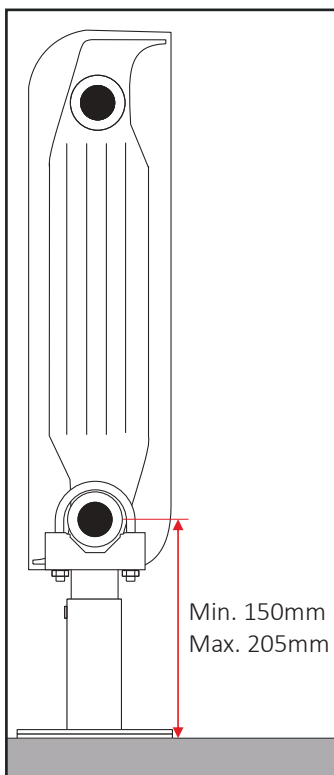

60721544

2x PAL + 2x QKP

AK2

1

300

PAL for finished floor

Manifold dimensions

Measures are expressed in millimeters

 Assembly instructions

COVERS AND EXTENSIONS

VL: 10 cm extension for all ready-to-install floor brackets. **QKR:** tube-cover in white ABS, for all ready-to-install floor brackets, configuration for raw or finished floor. **QKP:** base-cover in white ABS, supplied with all ready-to-install floor brackets.

60740004	1x VL (+ 10cm)	50	1050
60705024	2x QKR	25	2000
60705020	1x QKP	20	3000

VL

QKR

QKP

Measures are expressed in millimeters

WALL RAIL BRACKETS

Quick-attach wall bracket with integrated anti-release mechanism. Suitable for the installation of aluminum radiators with a manifold diameter between 40 mm to 45 mm.