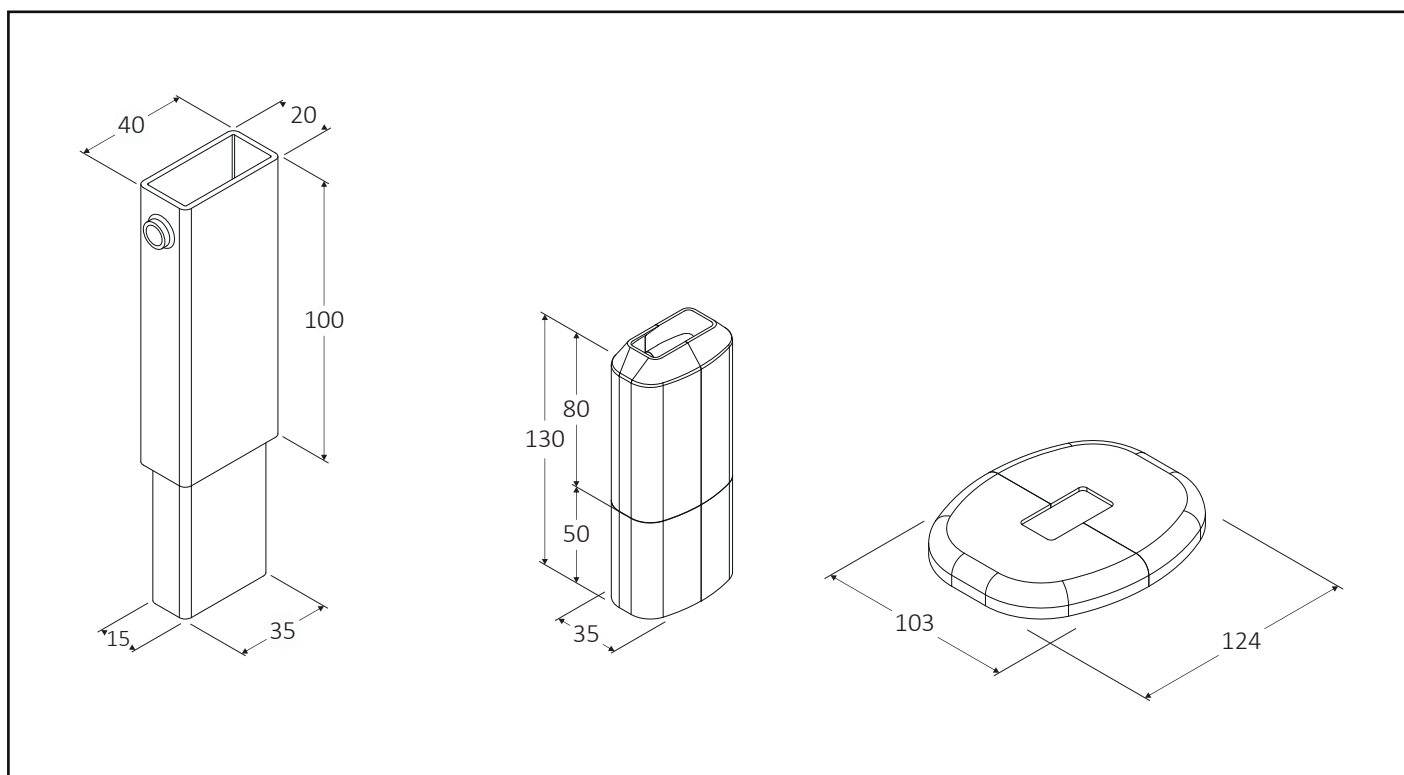

60740004	1x VL (+ 10cm)	50	1050
60705024	2x QKR	25	2000
60705020	1x QKP	20	3000

VL

QKR

QKP

Measures are expressed in millimeters

WALL RAIL BRACKETS

Quick-attach wall bracket with integrated anti-release mechanism. Suitable for the installation of aluminum radiators with a manifold diameter between 40 mm to 45 mm.