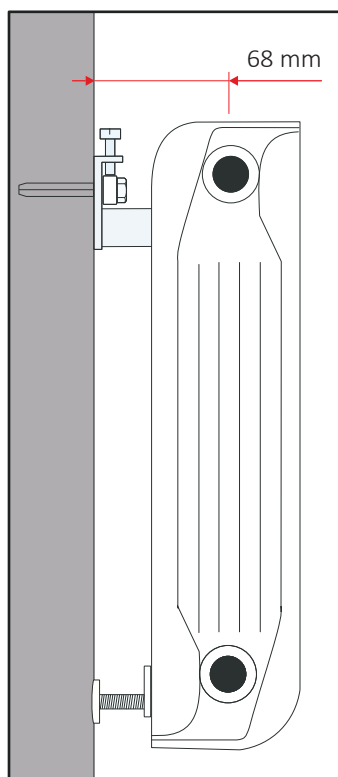

60740004	1x VL (+ 10cm)	50	1050
60705024	2x QKR	25	2000
60705020	1x QKP	20	3000

VL

QKR

QKP

Measures are expressed in millimeters

WALL RAIL BRACKETS

Quick-attach wall bracket with integrated anti-release mechanism. Suitable for the installation of aluminum radiators with a manifold diameter between 40 mm to 45 mm.

60210163	2x T3	50	3300
60705018	QKT3	100	11000
60210263	2x T3 + 2x QKT3	50	2500
60020245	NA	100	7500

T3

QKT3

NA

Distance T3

Measures are expressed in millimeters

WALL BRACKETS

Wall bracket suitable for quick installation of aluminum radiators, supplied with **QKT** cover in white ABS and plastic insulator. White plastic **NA** spacer available as a spare part.