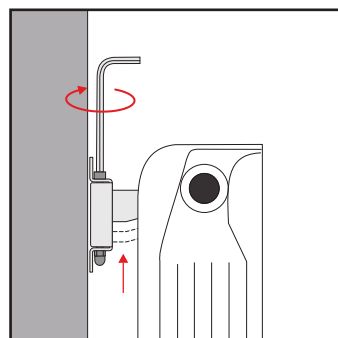

60740004	1x VL (+ 10cm)	50	1050
60705024	2x QKR	25	2000
60705020	1x QKP	20	3000

VL

QKR

QKP

Measures are expressed in millimeters

WALL RAIL BRACKETS

Quick-attach wall bracket with integrated anti-release mechanism. Suitable for the installation of aluminum radiators with a manifold diameter between 40 mm to 45 mm.

Distance GBA

Adjustments DIMA GBA

GBA
PATENTED

Assembly instructions

WALL BRACKETS

Wall bracket with large vertical adjustment, suitable for quick installation of aluminum radiators, supplied with **QKT4** cover in white ABS and plastic insulator.

60210267	2x T4		50	2000
60705019	QKT4		50	7500
60210266	3x T4 + 2x QKT4	 AK2	60	1680

T4

QKT4

Distance T4

Adjustment T4

Measures are expressed in millimeters

 Assembly instructions

WALL BRACKETS

Wall bracket with vertical micro adjustment, suitable for quick installation of aluminum radiators, supplied with **QKT3** cover in white ABS and plastic insulator. White plastic **NA** spacer available as a spare part.