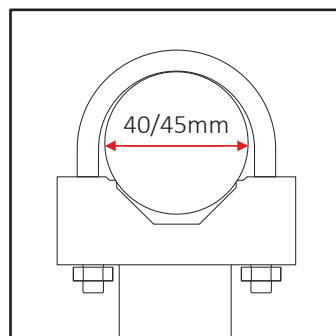

60721544

2x PAL + 2x QKP

AK2

1

300

PAL for finished floor

Manifold dimensions

Measures are expressed in millimeters

60740004	1x VL (+ 10cm)	50	1050
60705024	2x QKR	25	2000
60705020	1x QKP	20	3000

VL

QKR

QKP

Measures are expressed in millimeters

WALL RAIL BRACKETS

Quick-attach wall bracket with integrated anti-release mechanism. Suitable for the installation of aluminum radiators with a manifold diameter between 40 mm to 45 mm.