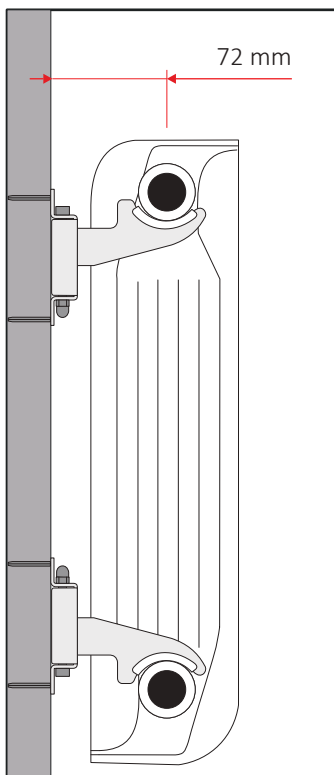

60740004	1x VL (+ 10cm)	50	1050
60705024	2x QKR	25	2000
60705020	1x QKP	20	3000

VL

QKR

QKP

Measures are expressed in millimeters

WALL RAIL BRACKETS

Quick-attach wall bracket with integrated anti-release mechanism. Suitable for the installation of aluminum radiators with a manifold diameter between 40 mm to 45 mm.

60210267	2x T4		50	2000
60705019	QKT4		50	7500
60210266	3x T4 + 2x QKT4	 AK2	60	1680

T4

QKT4

Distance T4

Adjustment T4

Measures are expressed in millimeters

 Assembly instructions

WALL BRACKETS