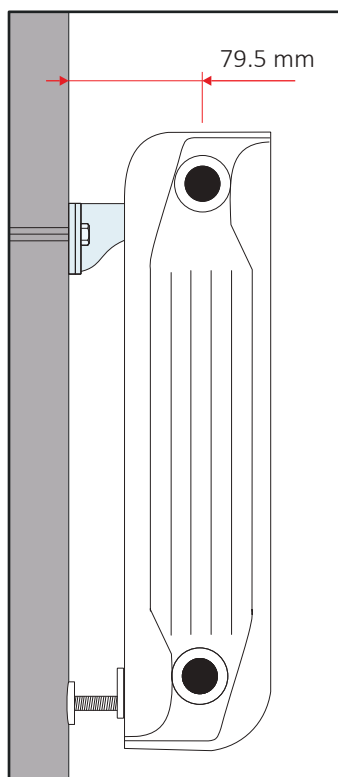

60740004	1x VL (+ 10cm)	50	1050
60705024	2x QKR	25	2000
60705020	1x QKP	20	3000

VL

QKR

QKP

Measures are expressed in millimeters

WALL RAIL BRACKETS

Quick-attach wall bracket with integrated anti-release mechanism. Suitable for the installation of aluminum radiators with a manifold diameter between 40 mm to 45 mm.

60210162	2x T1 L=79.5	50	2750
60705027	QKT	100	15000
60210262	2x T1 L=79.5 + 2x QKT	50	2500
60020245	NA	100	7500

T1

QKT

NA

Distance T1

Measures are expressed in millimeters

WE THINK THAT EVERY PROBLEM CAN BE SOLVED
WITH A TOUCH OF CREATIVITY