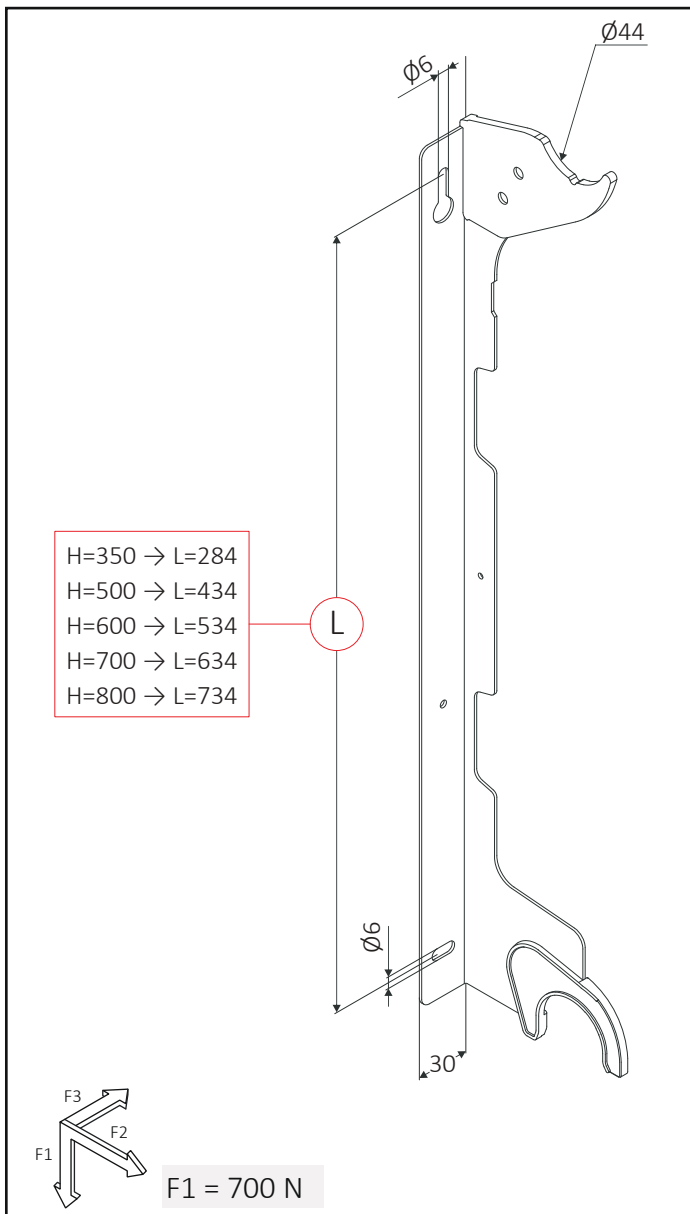

WALL RAIL BRACKETS

Quick-attach wall bracket with integrated anti-release mechanism. Suitable for the installation of aluminum radiators with a manifold diameter between 40 mm to 45 mm.

60851350	2x GBA H 350		AK2	50	600
60851500	2x GBA H 500		AK2	25	500
60851600	2x GBA H 600		AK2	25	500
60851700	2x GBA H 700		AK2	25	300
60851800	2x GBA H 800		AK2	25	300
60851000	DIMA GBA			150	2400

Measures are expressed in millimeters

Distance GBA