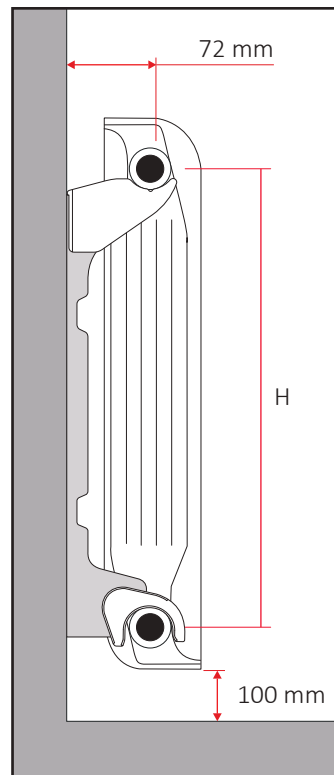

WALL RAIL BRACKETS

Quick-attach wall bracket with integrated anti-release mechanism. Suitable for the installation of aluminum radiators with a manifold diameter between 40 mm to 45 mm.

60851350	2x GBA H 350		AK2	50	600
60851500	2x GBA H 500		AK2	25	500
60851600	2x GBA H 600		AK2	25	500
60851700	2x GBA H 700		AK2	25	300
60851800	2x GBA H 800		AK2	25	300
60851000	DIMA GBA			150	2400

Measures are expressed in millimeters

Distance GBA