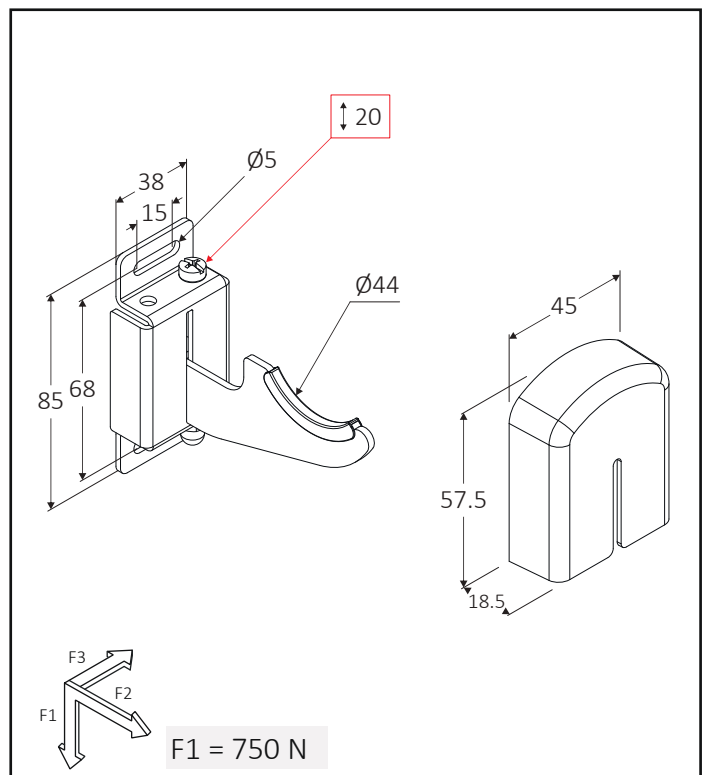

60740004	1x VL (+ 10cm)	50	1050
60705024	2x QKR	25	2000
60705020	1x QKP	20	3000

VL

QKR

QKP

Measures are expressed in millimeters

WALL RAIL BRACKETS

Quick-attach wall bracket with integrated anti-release mechanism. Suitable for the installation of aluminum radiators with a manifold diameter between 40 mm to 45 mm.

Distance GBA

Adjustments DIMA GBA

GBA
PATENTED

Assembly instructions

WALL BRACKETS

Wall bracket with large vertical adjustment, suitable for quick installation of aluminum radiators, supplied with **QKT4** cover in white ABS and plastic insulator.

60210267	2x T4		50	2000
60705019	QKT4		50	7500
60210266	3x T4 + 2x QKT4	 AK2	60	1680

T4

QKT4

Distance T4

Adjustment T4

Measures are expressed in millimeters

 Assembly instructions

WALL BRACKETS