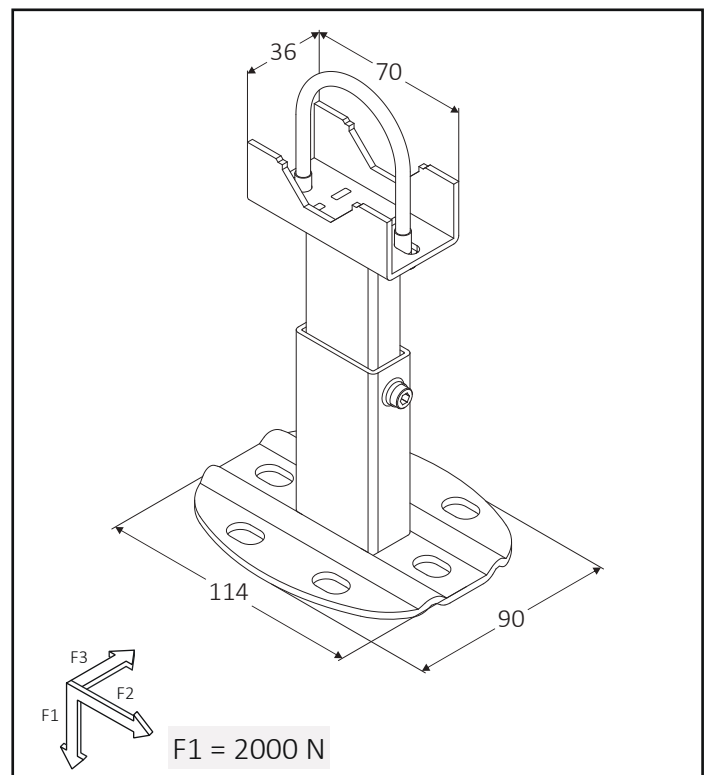

FIX IT

BRACKETS READY FOR INSTALLATION

Two ready-to-install floor brackets for aluminum radiators, including QKP base cover in white ABS, suitable for installation on different manifold diameters, from 40 mm to 45 mm. Configuration for finished floor.

60721544

2x PAL + 2x QKP

AK2

1

300

PAL for finished floor

Manifold dimensions

Measures are expressed in millimeters

 Assembly instructions

COVERS AND EXTENSIONS

VL: 10 cm extension for all ready-to-install floor brackets. **QKR:** tube-cover in white ABS, for all ready-to-install floor brackets, configuration for raw or finished floor. **QKP:** base-cover in white ABS, supplied with all ready-to-install floor brackets.

60740004	1x VL (+ 10cm)	50	1050
60705024	2x QKR	25	2000
60705020	1x QKP	20	3000

VL

QKR

QKP

Measures are expressed in millimeters

WALL RAIL BRACKETS

Quick-attach wall bracket with integrated anti-release mechanism. Suitable for the installation of aluminum radiators with a manifold diameter between 40 mm to 45 mm.