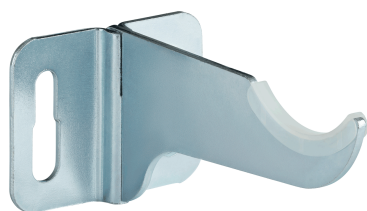

WALL BRACKETS

Wall bracket suitable for quick installation of aluminum radiators, supplied with **QKT** cover in white ABS and plastic insulator. White plastic **NA** spacer available as a spare part.

60210162	2x T1 L=79.5	50	2750
60705027	QKT	100	15000
60210262	2x T1 L=79.5 + 2x QKT	50	2500
60020245	NA	100	7500

T1