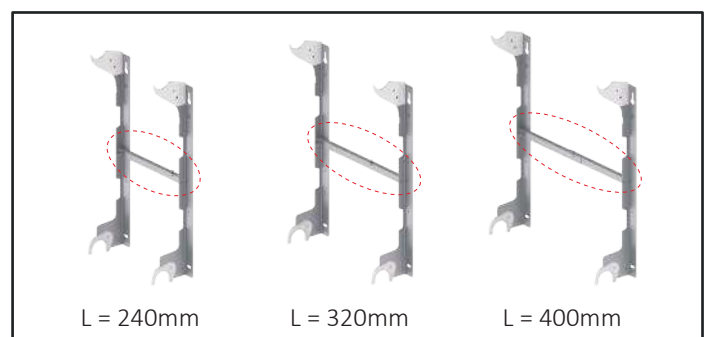

Adjustments DIMA GBA

GBA
PATENTED

Assembly instructions